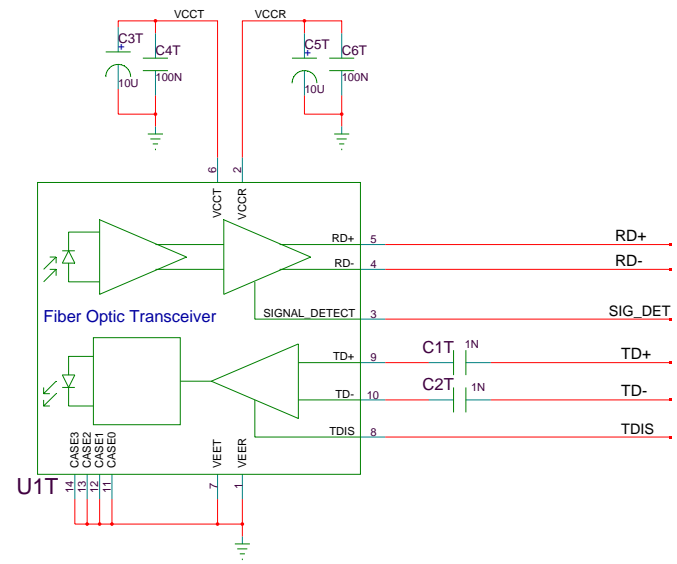

D783E
Gigabit Ethernet VME Controller
Production Version
Virtex-II Pro P20

VME Controller

VMECTRL

Electronics Lab
Physics Research Building
The Ohio State University
191 West Woodruff Ave
Columbus, Ohio 43210

Front Panel

Backplane

Common Components

FRONT PANEL
PUSHBUTTON RESET
Check Decal for Switch!
Last time it was wrong.