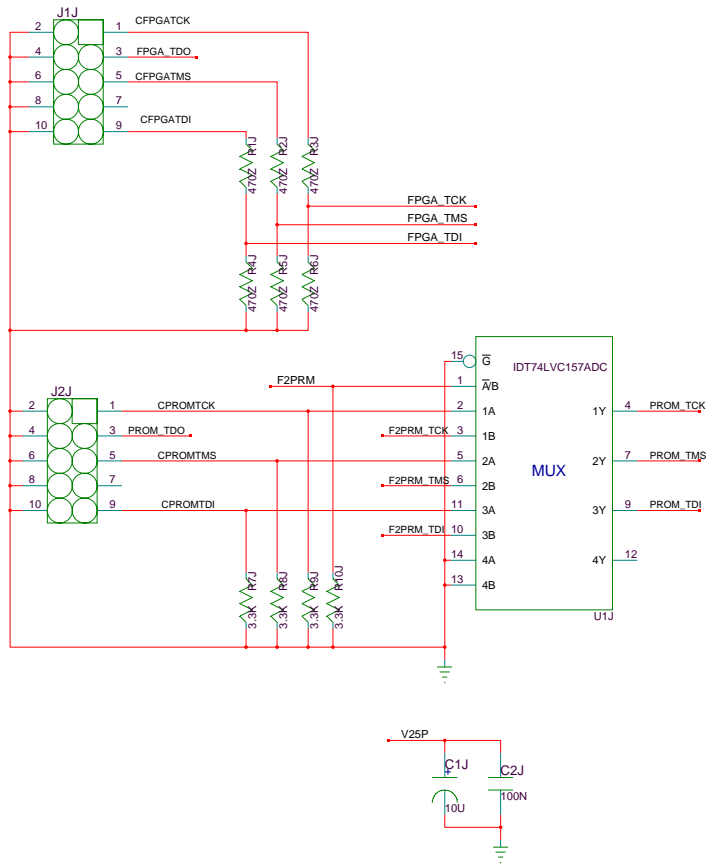

D783E
Gigabit Ethernet VME Controller
Production Version
Virtex-II Pro P20

VME Controller

VMECTRL

Electronics Lab
Physics Research Building
The Ohio State University
191 West Woodruff Ave
Columbus, Ohio 43210

Front Panel

Backplane

Common Components

FRONT PANEL
PUSHBUTTON RESET
Check Decal for Switch!
Last time it was wrong.