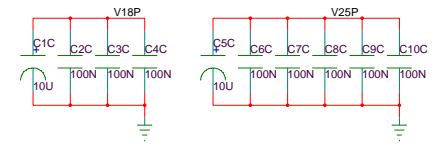

D783E
Gigabit Ethernet VME Controller
Production Version
Virtex-II Pro P20

VME Controller

VMECTRL

Electronics Lab
Physics Research Building
The Ohio State University
191 West Woodruff Ave
Columbus, Ohio 43210

Front Panel

Backplane

Common Components

FRONT PANEL
PUSHBUTTON RESET
Check Decal for Switch!
Last time it was wrong.