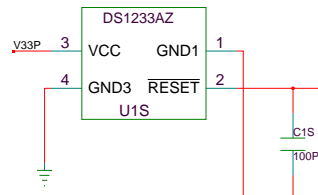

D783E
Gigabit Ethernet VME Controller
Production Version
Virtex-II Pro P20

VME Controller

VMECTRL

Electronics Lab
Physics Research Building
The Ohio State University
191 West Woodruff Ave
Columbus, Ohio 43210

Front Panel

Backplane

Common Components

FRONT PANEL
PUSHBUTTON RESET
Check Decal for Switch!
Last time it was wrong.