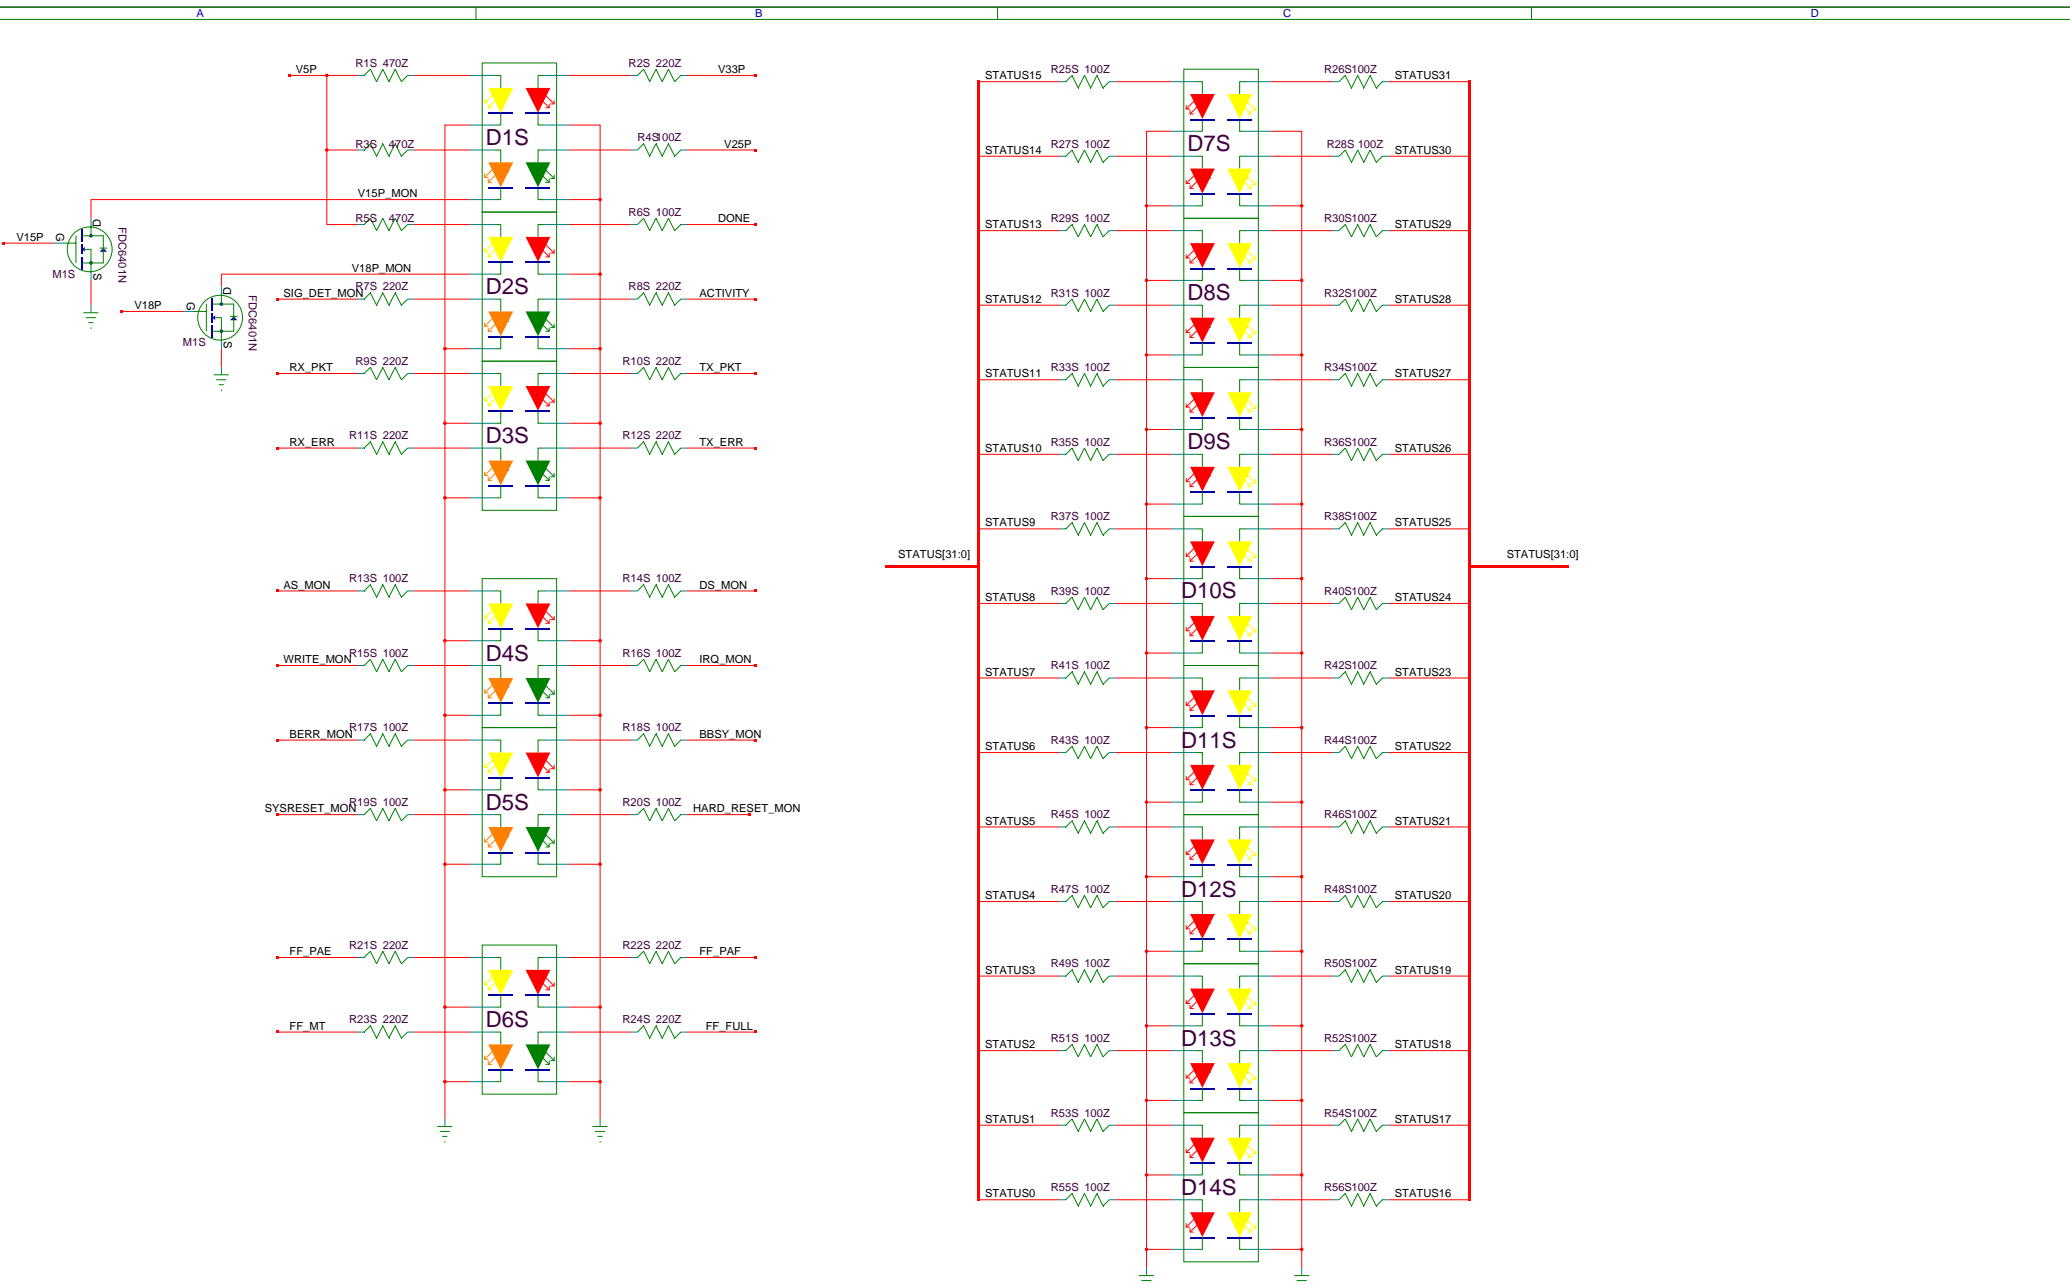

D783E
Gigabit Ethernet VME Controller
Production Version
Virtex-II Pro P20

VME Controller

VMECTRL

Electronics Lab
Physics Research Building
The Ohio State University
191 West Woodruff Ave
Columbus, Ohio 43210

Front Panel

Backplane

Common Components

FRONT PANEL
PUSHBUTTON RESET
Check Decal for Switch!
Last time it was wrong.