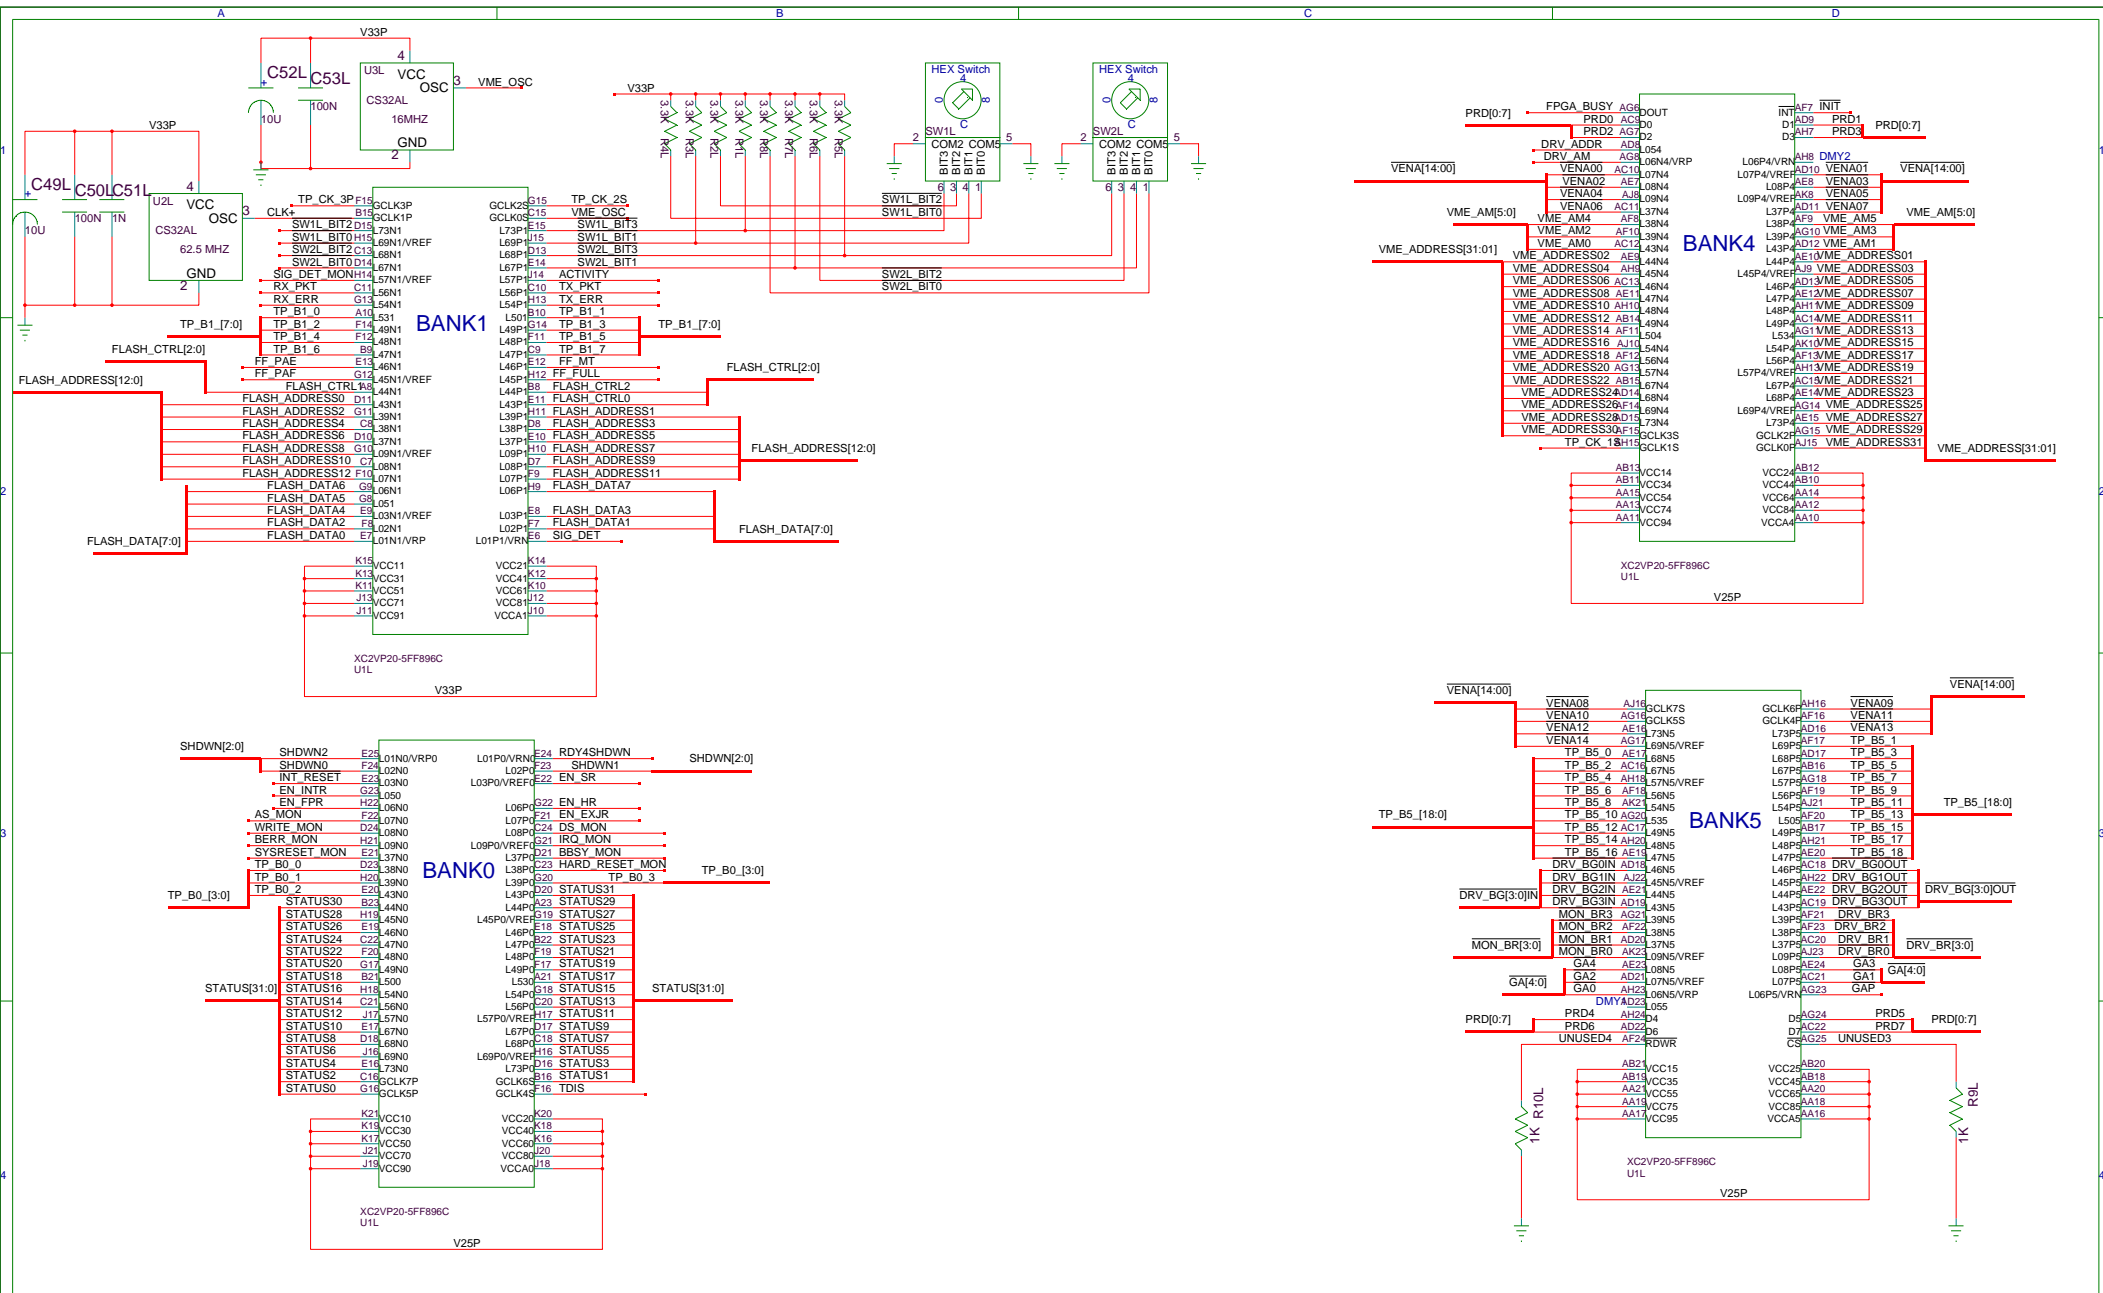

D783E
Gigabit Ethernet VME Controller
Production Version
Virtex-II Pro P20

VME Controller

VMECTRL

Electronics Lab
Physics Research Building
The Ohio State University
191 West Woodruff Ave
Columbus, Ohio 43210

Front Panel

Backplane

Common Components

FRONT PANEL
PUSHBUTTON RESET
Check Decal for Switch!
Last time it was wrong.