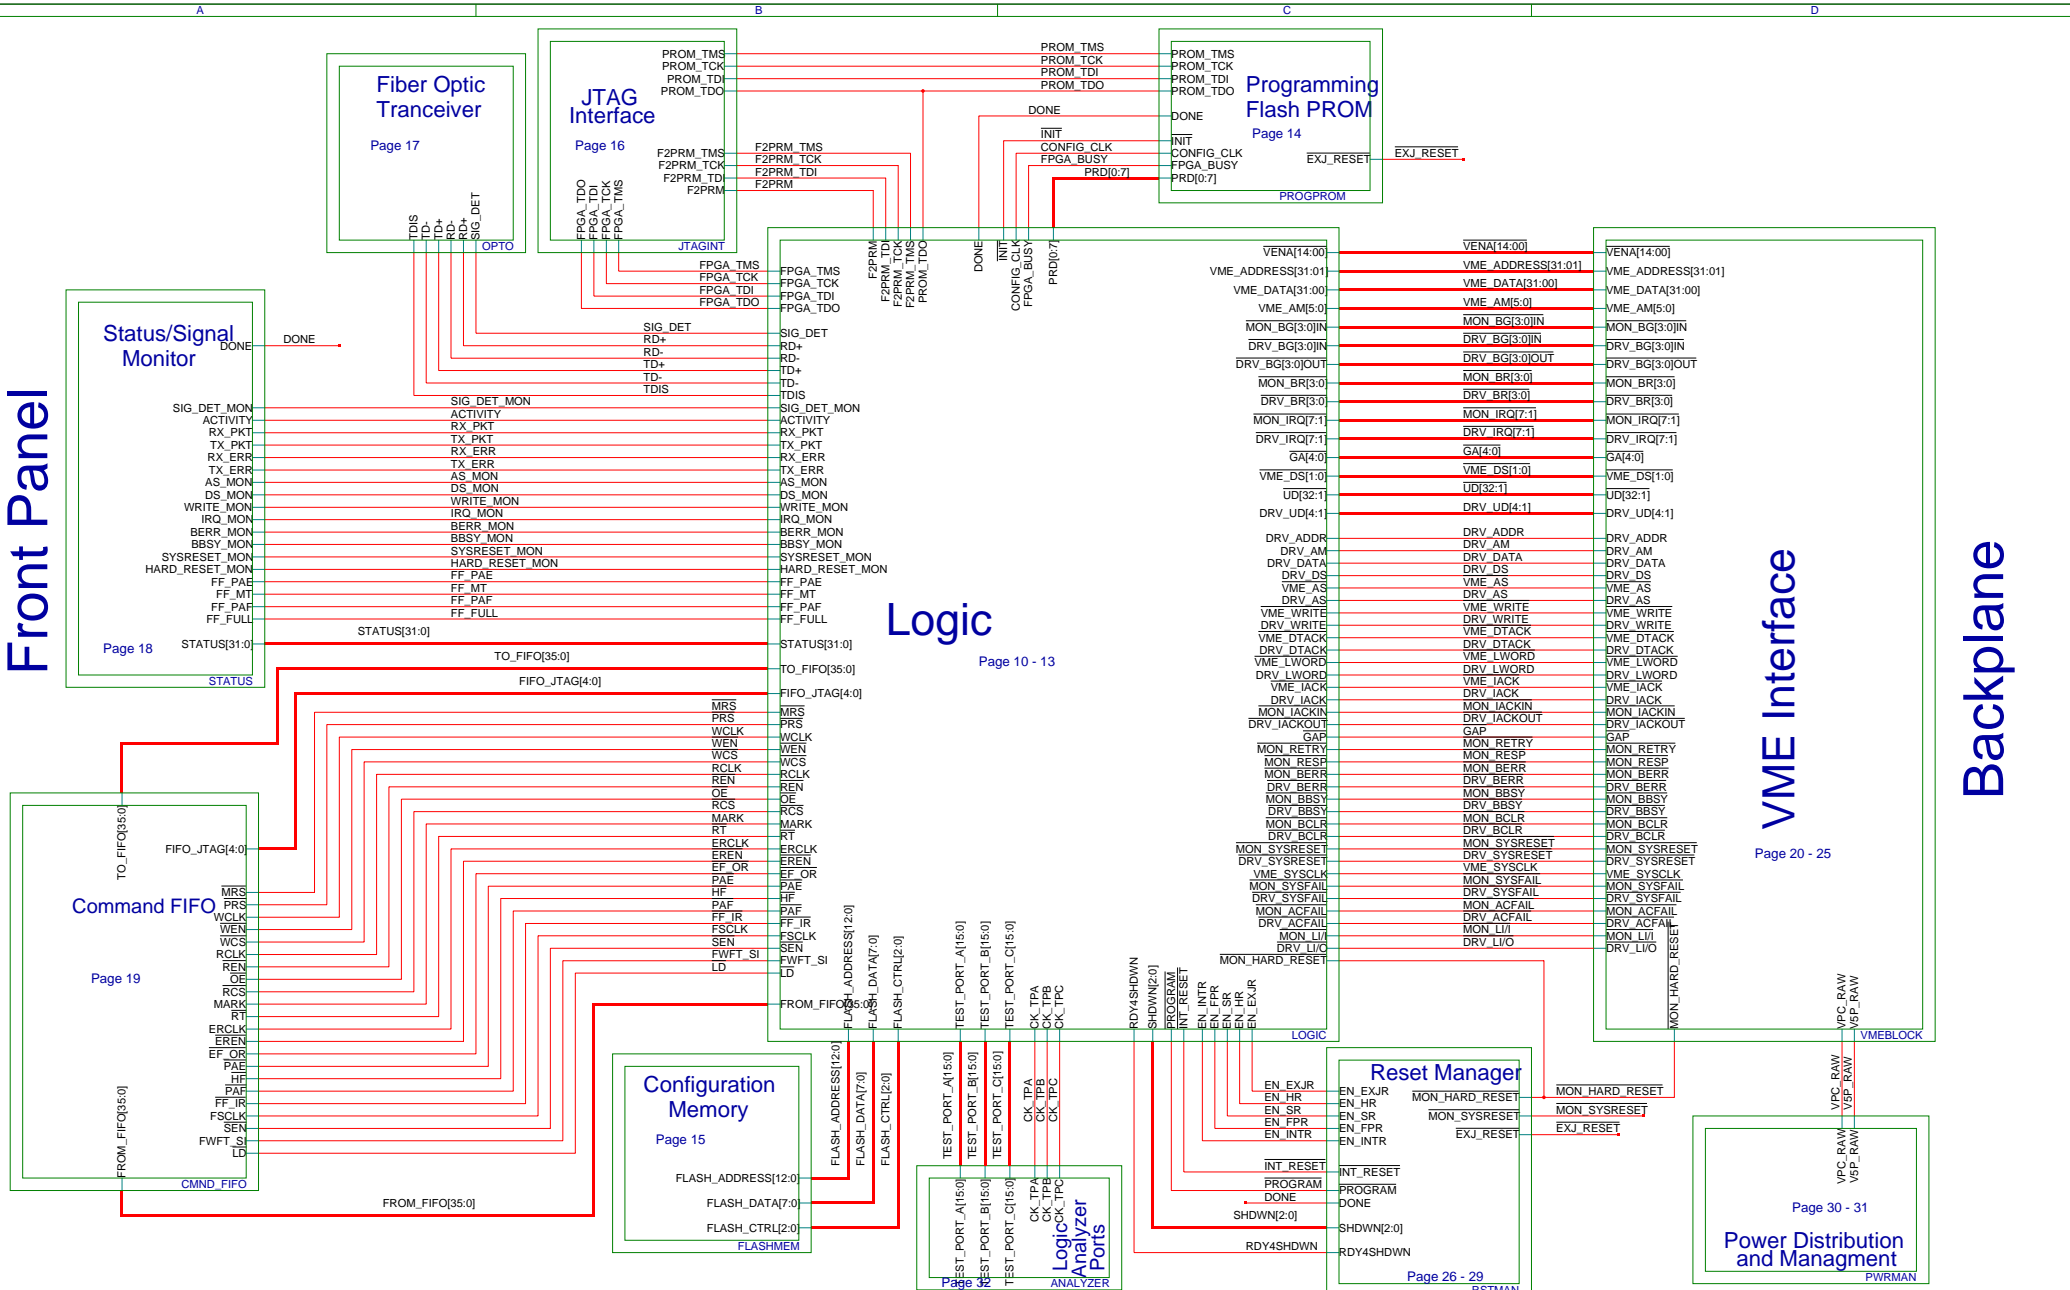

D783E
Gigabit Ethernet VME Controller
Production Version
Virtex-II Pro P20

VME Controller

VMECTRL

Electronics Lab
Physics Research Building
The Ohio State University
191 West Woodruff Ave
Columbus, Ohio 43210

Front Panel

Backplane

Common Components

FRONT PANEL
PUSHBUTTON RESET
Check Decal for Switch!
Last time it was wrong.