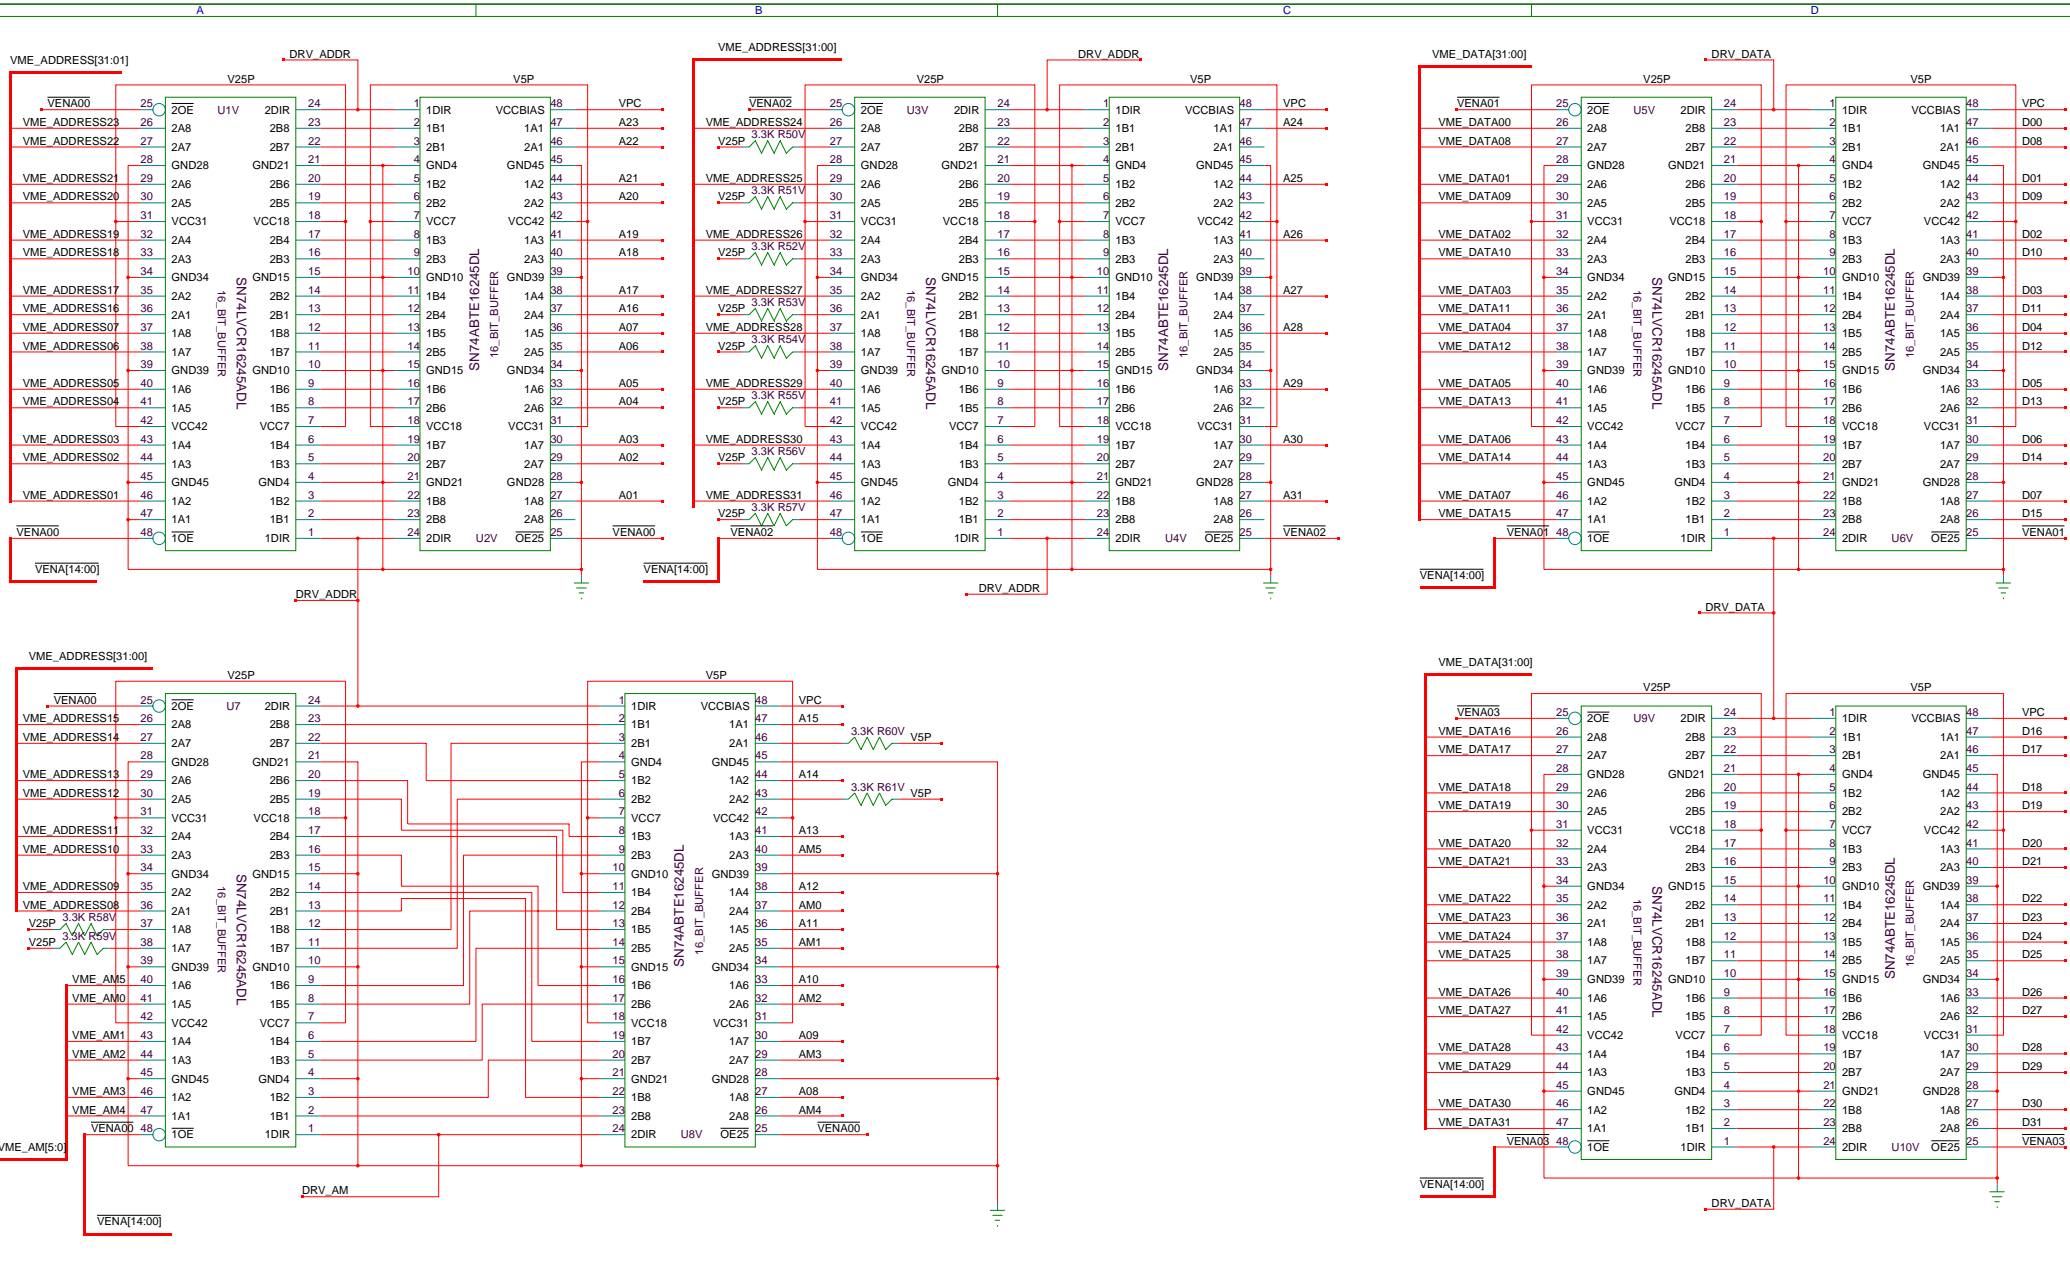

D783E
Gigabit Ethernet VME Controller
Production Version
Virtex-II Pro P20

VME Controller

VMECTRL

Electronics Lab
Physics Research Building
The Ohio State University
191 West Woodruff Ave
Columbus, Ohio 43210

Front Panel

Backplane

Common Components

FRONT PANEL
PUSHBUTTON RESET
Check Decal for Switch!
Last time it was wrong.