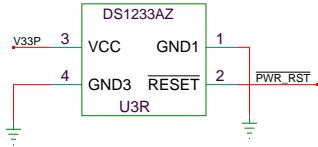

D783E
Gigabit Ethernet VME Controller
Production Version
Virtex-II Pro P20

VME Controller

VMECTRL

Electronics Lab
Physics Research Building
The Ohio State University
191 West Woodruff Ave
Columbus, Ohio 43210

Front Panel

Backplane

Common Components

FRONT PANEL
PUSHBUTTON RESET
Check Decal for Switch!
Last time it was wrong.