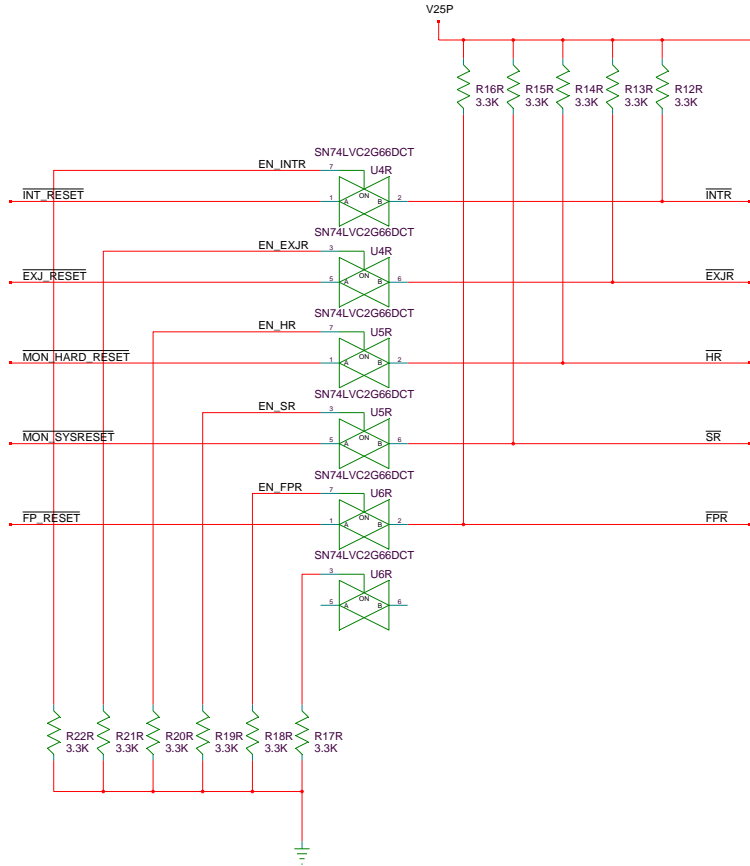

D783E
Gigabit Ethernet VME Controller
Production Version
Virtex-II Pro P20

VME Controller

VMECTRL

Electronics Lab
Physics Research Building
The Ohio State University
191 West Woodruff Ave
Columbus, Ohio 43210

Front Panel

Backplane

Common Components

FRONT PANEL
PUSHBUTTON RESET
Check Decal for Switch!
Last time it was wrong.