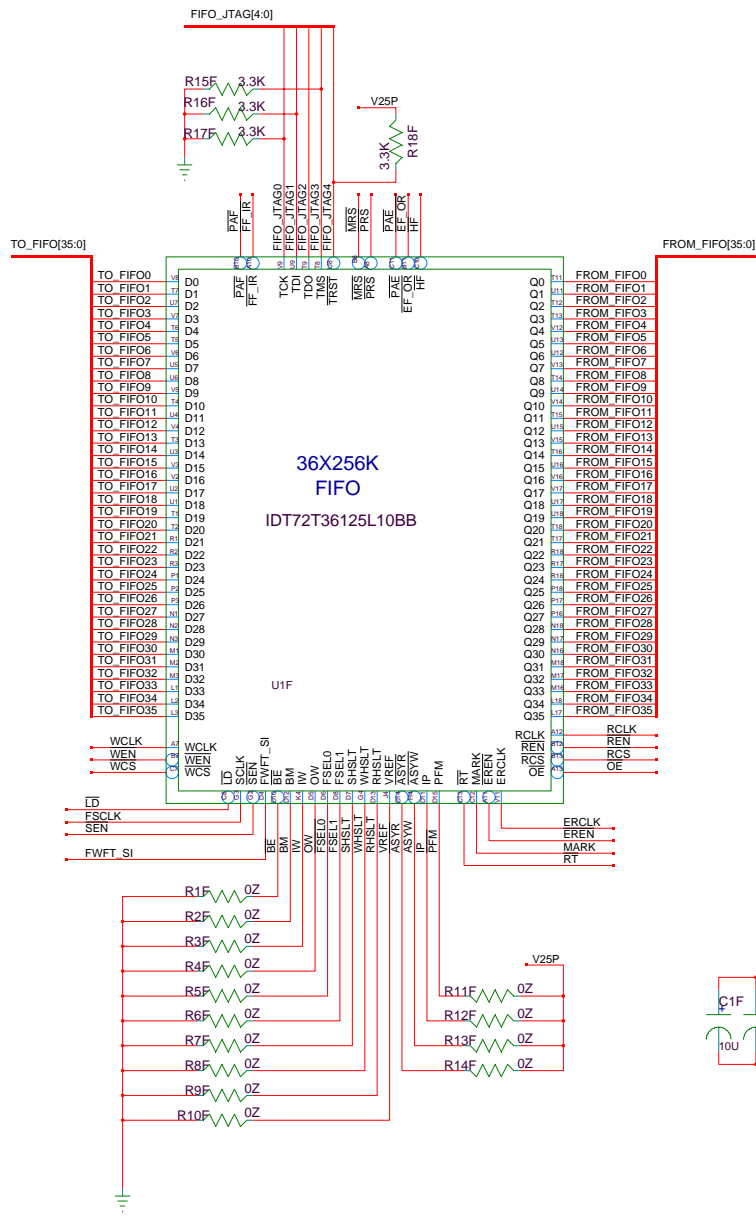

D783E
Gigabit Ethernet VME Controller
Production Version
Virtex-II Pro P20

VME Controller

VMECTRL

Electronics Lab
Physics Research Building
The Ohio State University
191 West Woodruff Ave
Columbus, Ohio 43210

Front Panel

Backplane

Common Components

FRONT PANEL
PUSHBUTTON RESET
Check Decal for Switch!
Last time it was wrong.