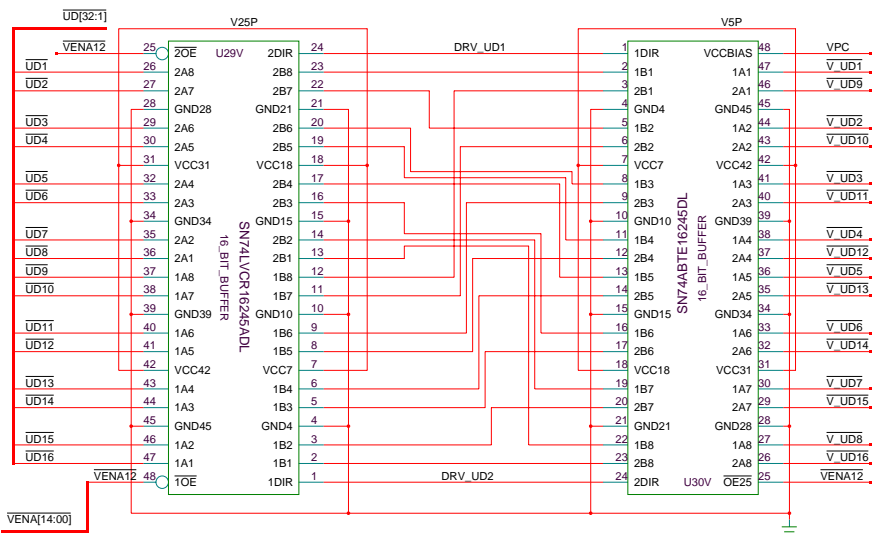

D783E
Gigabit Ethernet VME Controller
Production Version
Virtex-II Pro P20

VME Controller

VMECTRL

Electronics Lab
Physics Research Building
The Ohio State University
191 West Woodruff Ave
Columbus, Ohio 43210

Front Panel

Backplane

Common Components

FRONT PANEL
PUSHBUTTON RESET
Check Decal for Switch!
Last time it was wrong.