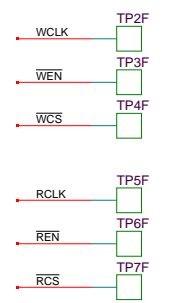

D783E
Gigabit Ethernet VME Controller
Production Version
Virtex-II Pro P20

VME Controller

VMECTRL

Electronics Lab
Physics Research Building
The Ohio State University
191 West Woodruff Ave
Columbus, Ohio 43210

Front Panel

Backplane

Common Components

FRONT PANEL
PUSHBUTTON RESET
Check Decal for Switch!
Last time it was wrong.