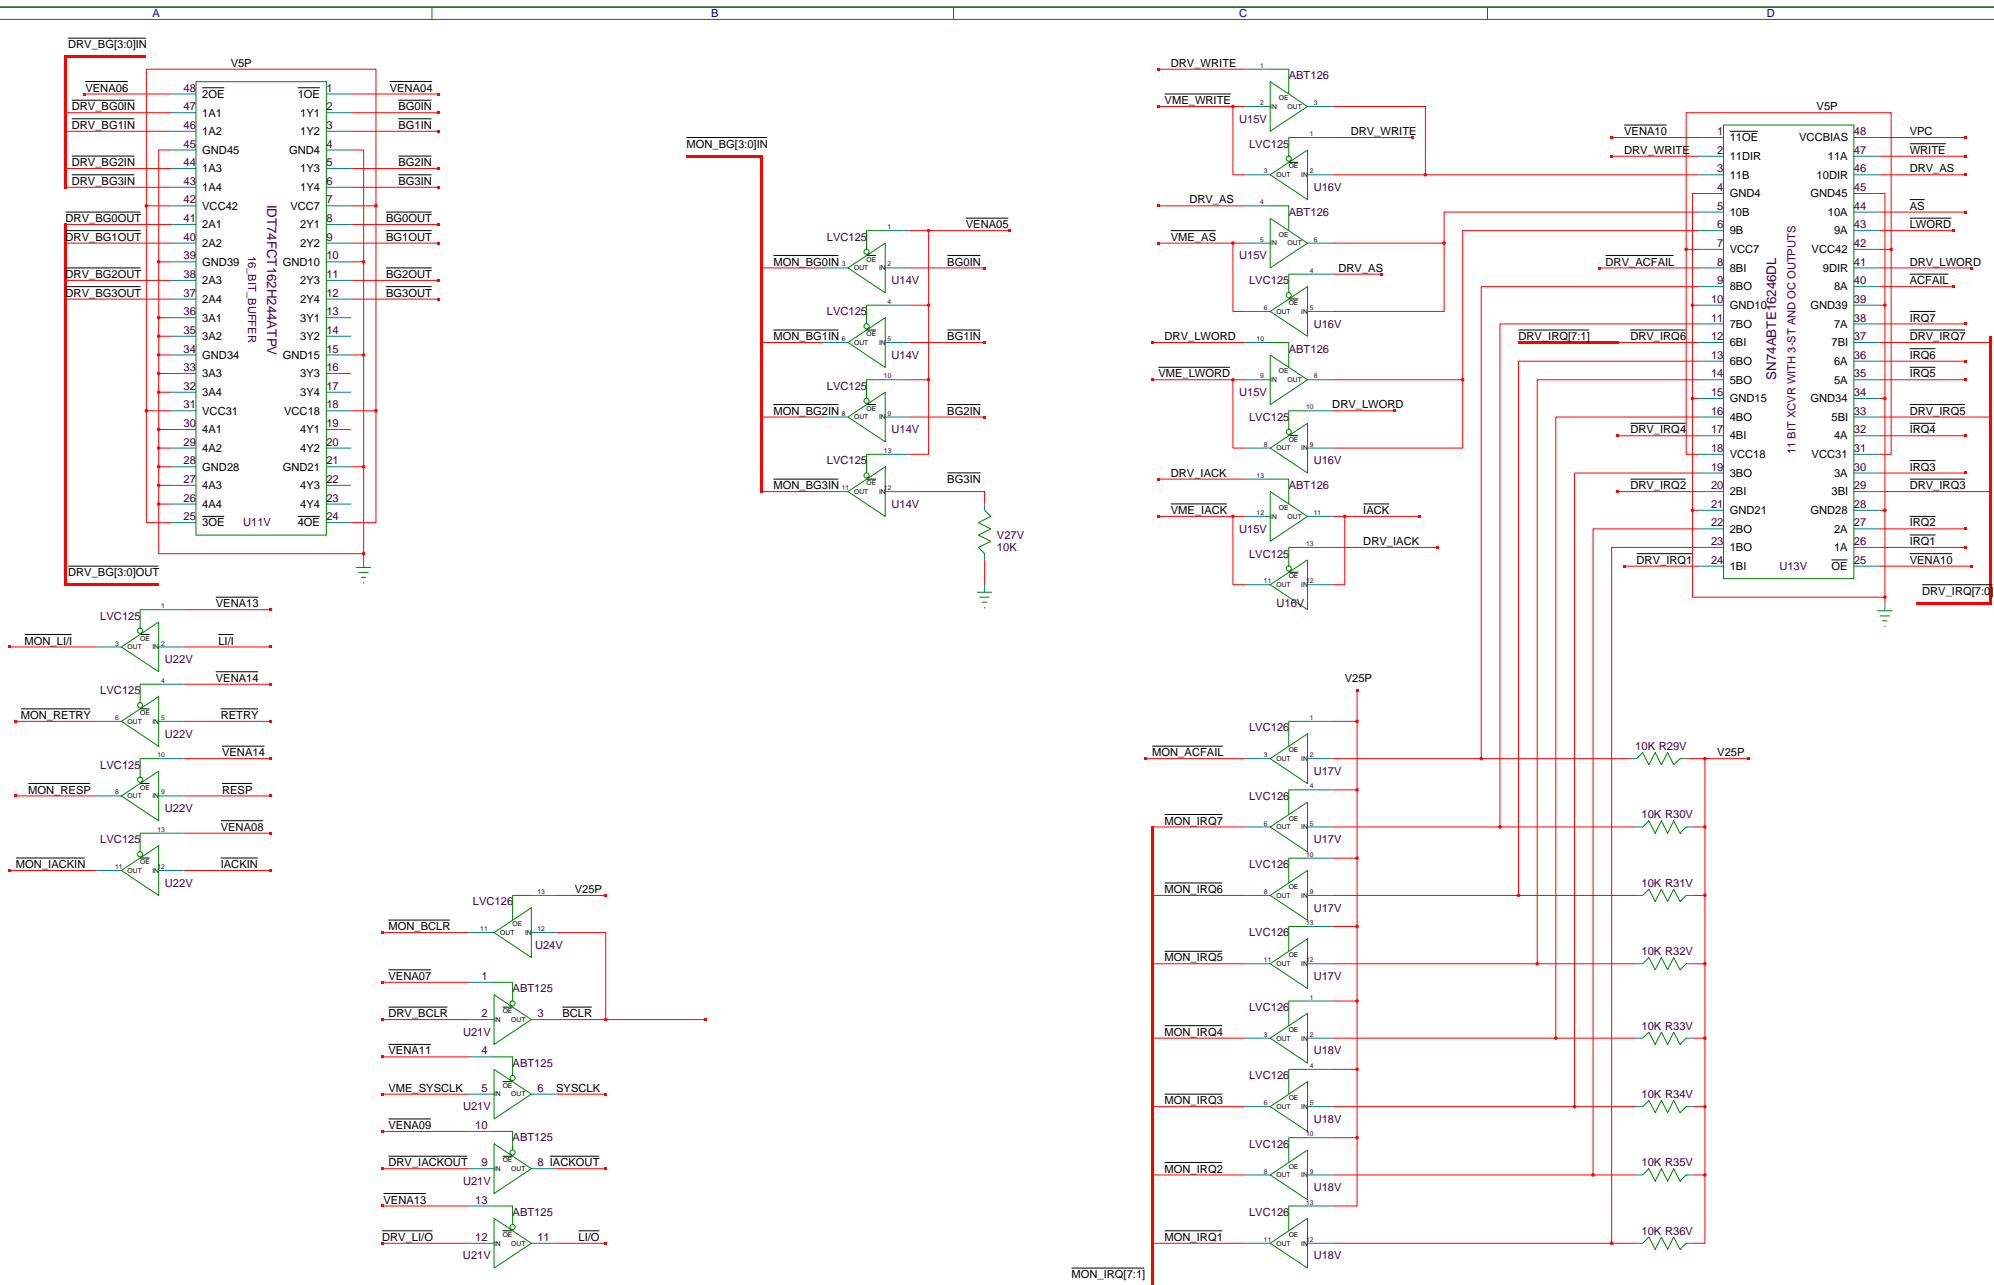

D783E
Gigabit Ethernet VME Controller
Production Version
Virtex-II Pro P20

VME Controller

VMECTRL

Electronics Lab
Physics Research Building
The Ohio State University
191 West Woodruff Ave
Columbus, Ohio 43210

Front Panel

Backplane

Common Components

FRONT PANEL
PUSHBUTTON RESET
Check Decal for Switch!
Last time it was wrong.