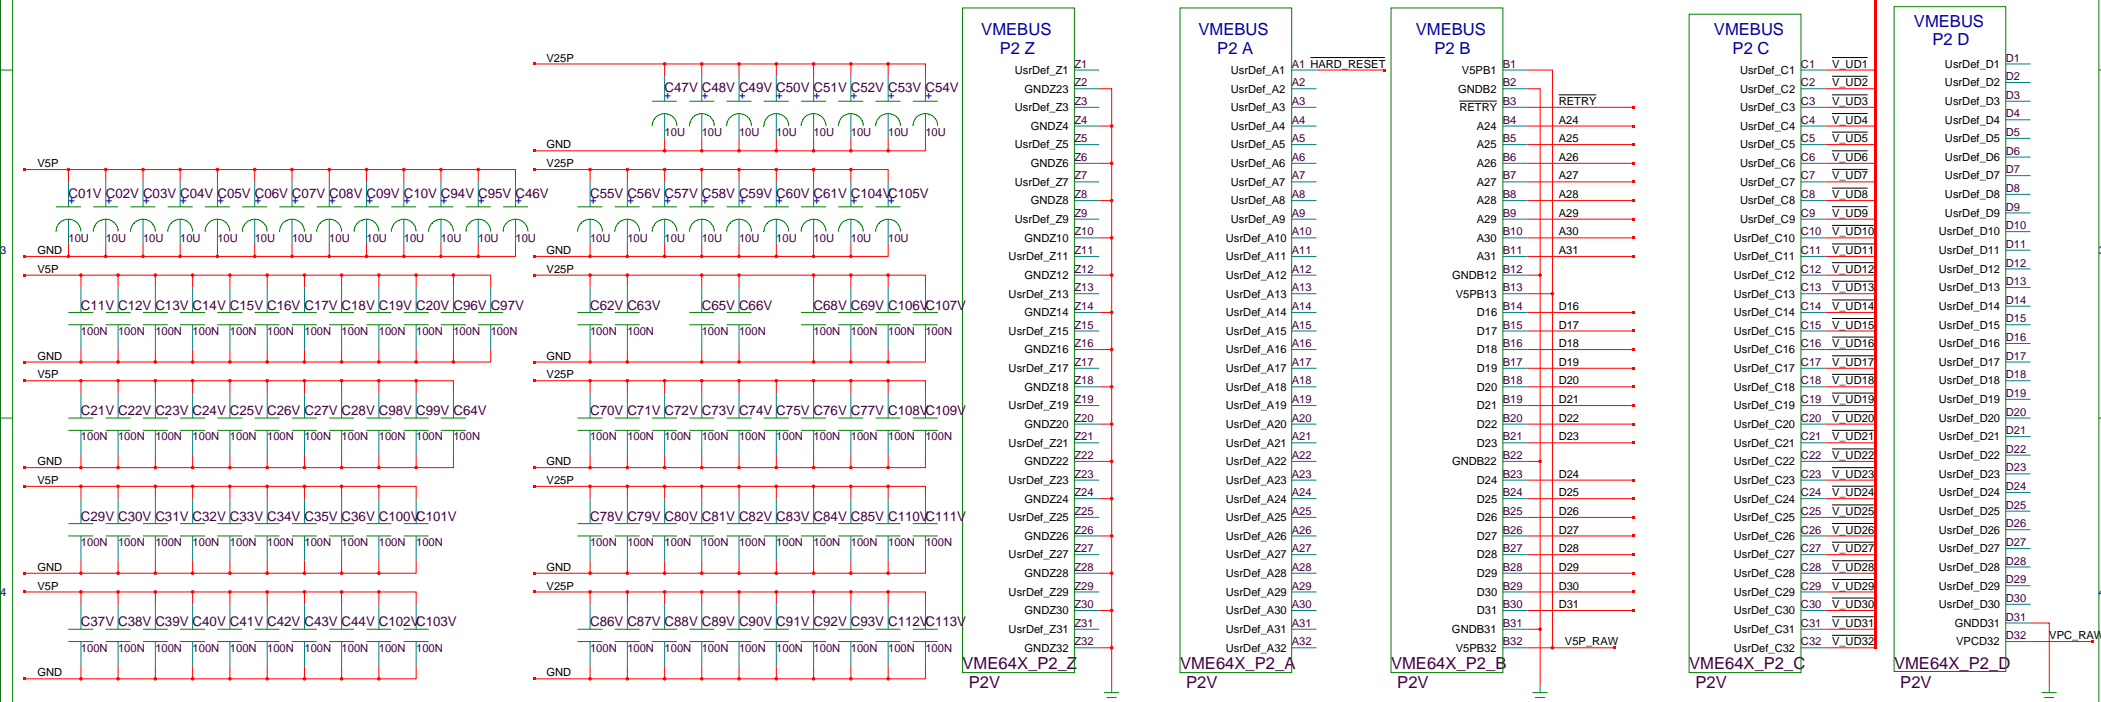

Front Panel

Backplane

Common Components

FRONT PANEL
PUSHBUTTON RESET
Check Decal for Switch!
Last time it was wrong.