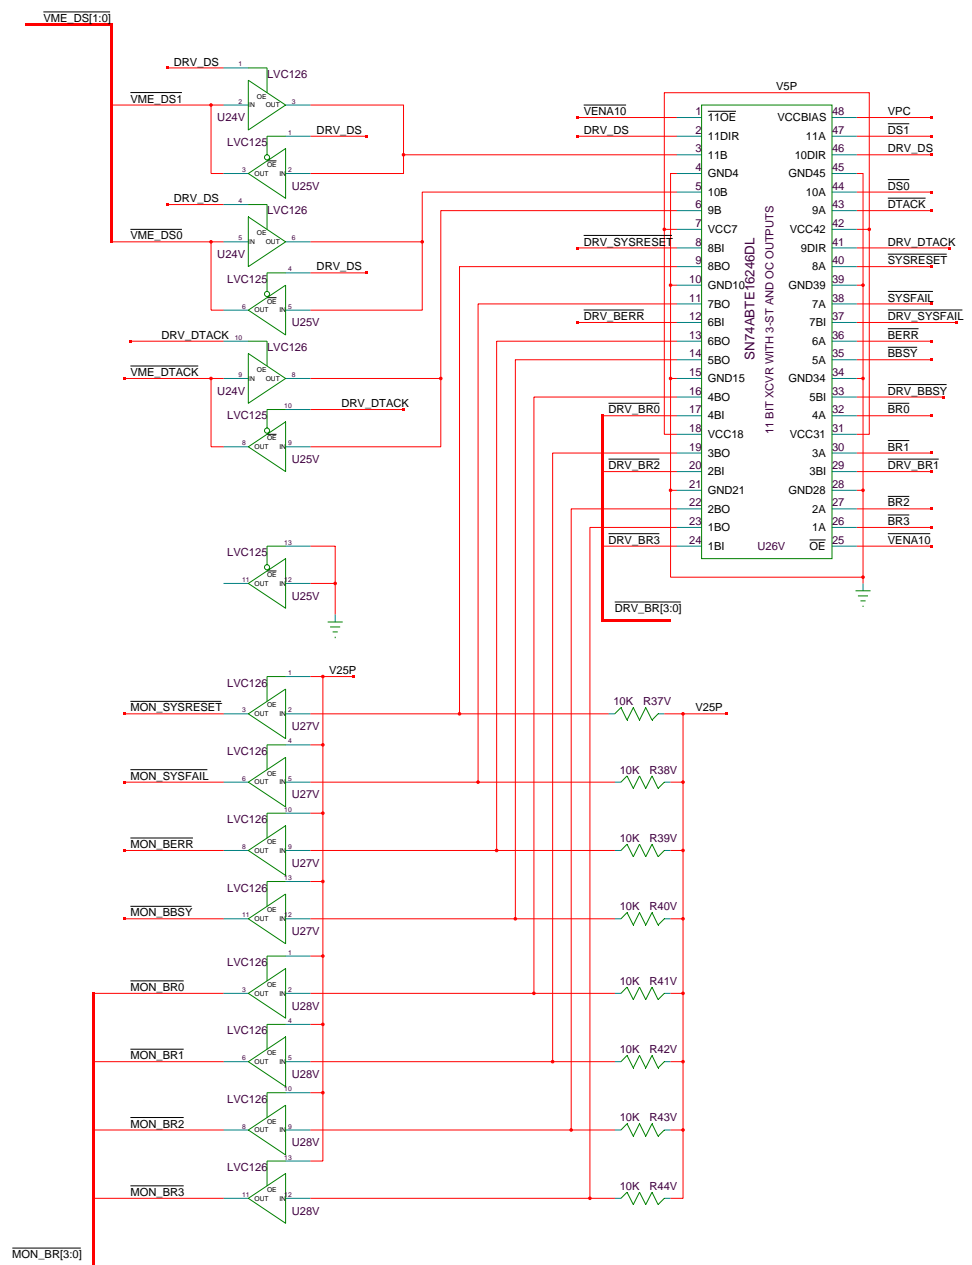

D783E
Gigabit Ethernet VME Controller
Production Version
Virtex-II Pro P20

VME Controller

VMECTRL

Electronics Lab
Physics Research Building
The Ohio State University
191 West Woodruff Ave
Columbus, Ohio 43210

Front Panel

Backplane

Common Components

FRONT PANEL
PUSHBUTTON RESET
Check Decal for Switch!
Last time it was wrong.