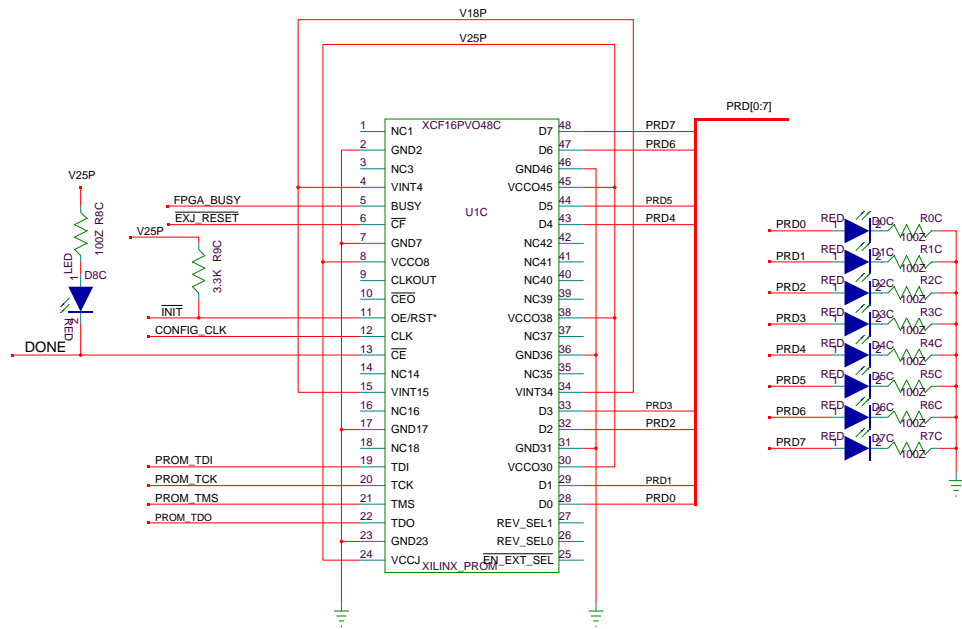

D783E
Gigabit Ethernet VME Controller
Production Version
Virtex-II Pro P20

VME Controller

VMECTRL

Electronics Lab
Physics Research Building
The Ohio State University
191 West Woodruff Ave
Columbus, Ohio 43210

Front Panel

Backplane

Common Components

FRONT PANEL
PUSHBUTTON RESET
Check Decal for Switch!
Last time it was wrong.