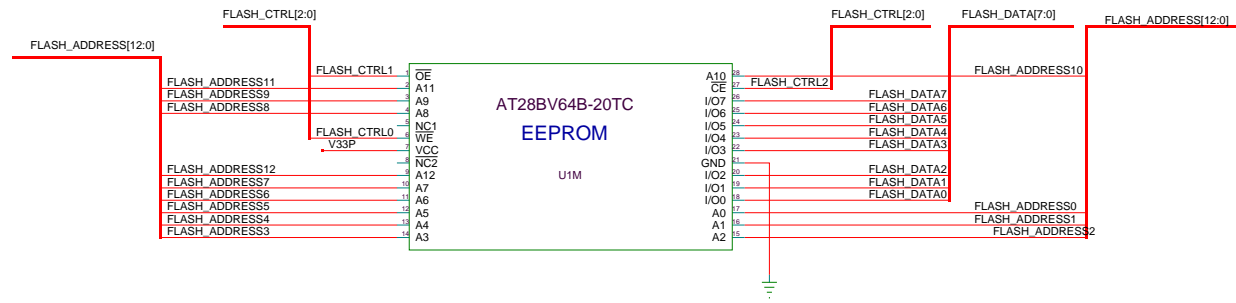

D783E
Gigabit Ethernet VME Controller
Production Version
Virtex-II Pro P20

VME Controller

VMECTRL

Electronics Lab
Physics Research Building
The Ohio State University
191 West Woodruff Ave
Columbus, Ohio 43210

Front Panel

Backplane

Common Components

FRONT PANEL
PUSHBUTTON RESET
Check Decal for Switch!
Last time it was wrong.