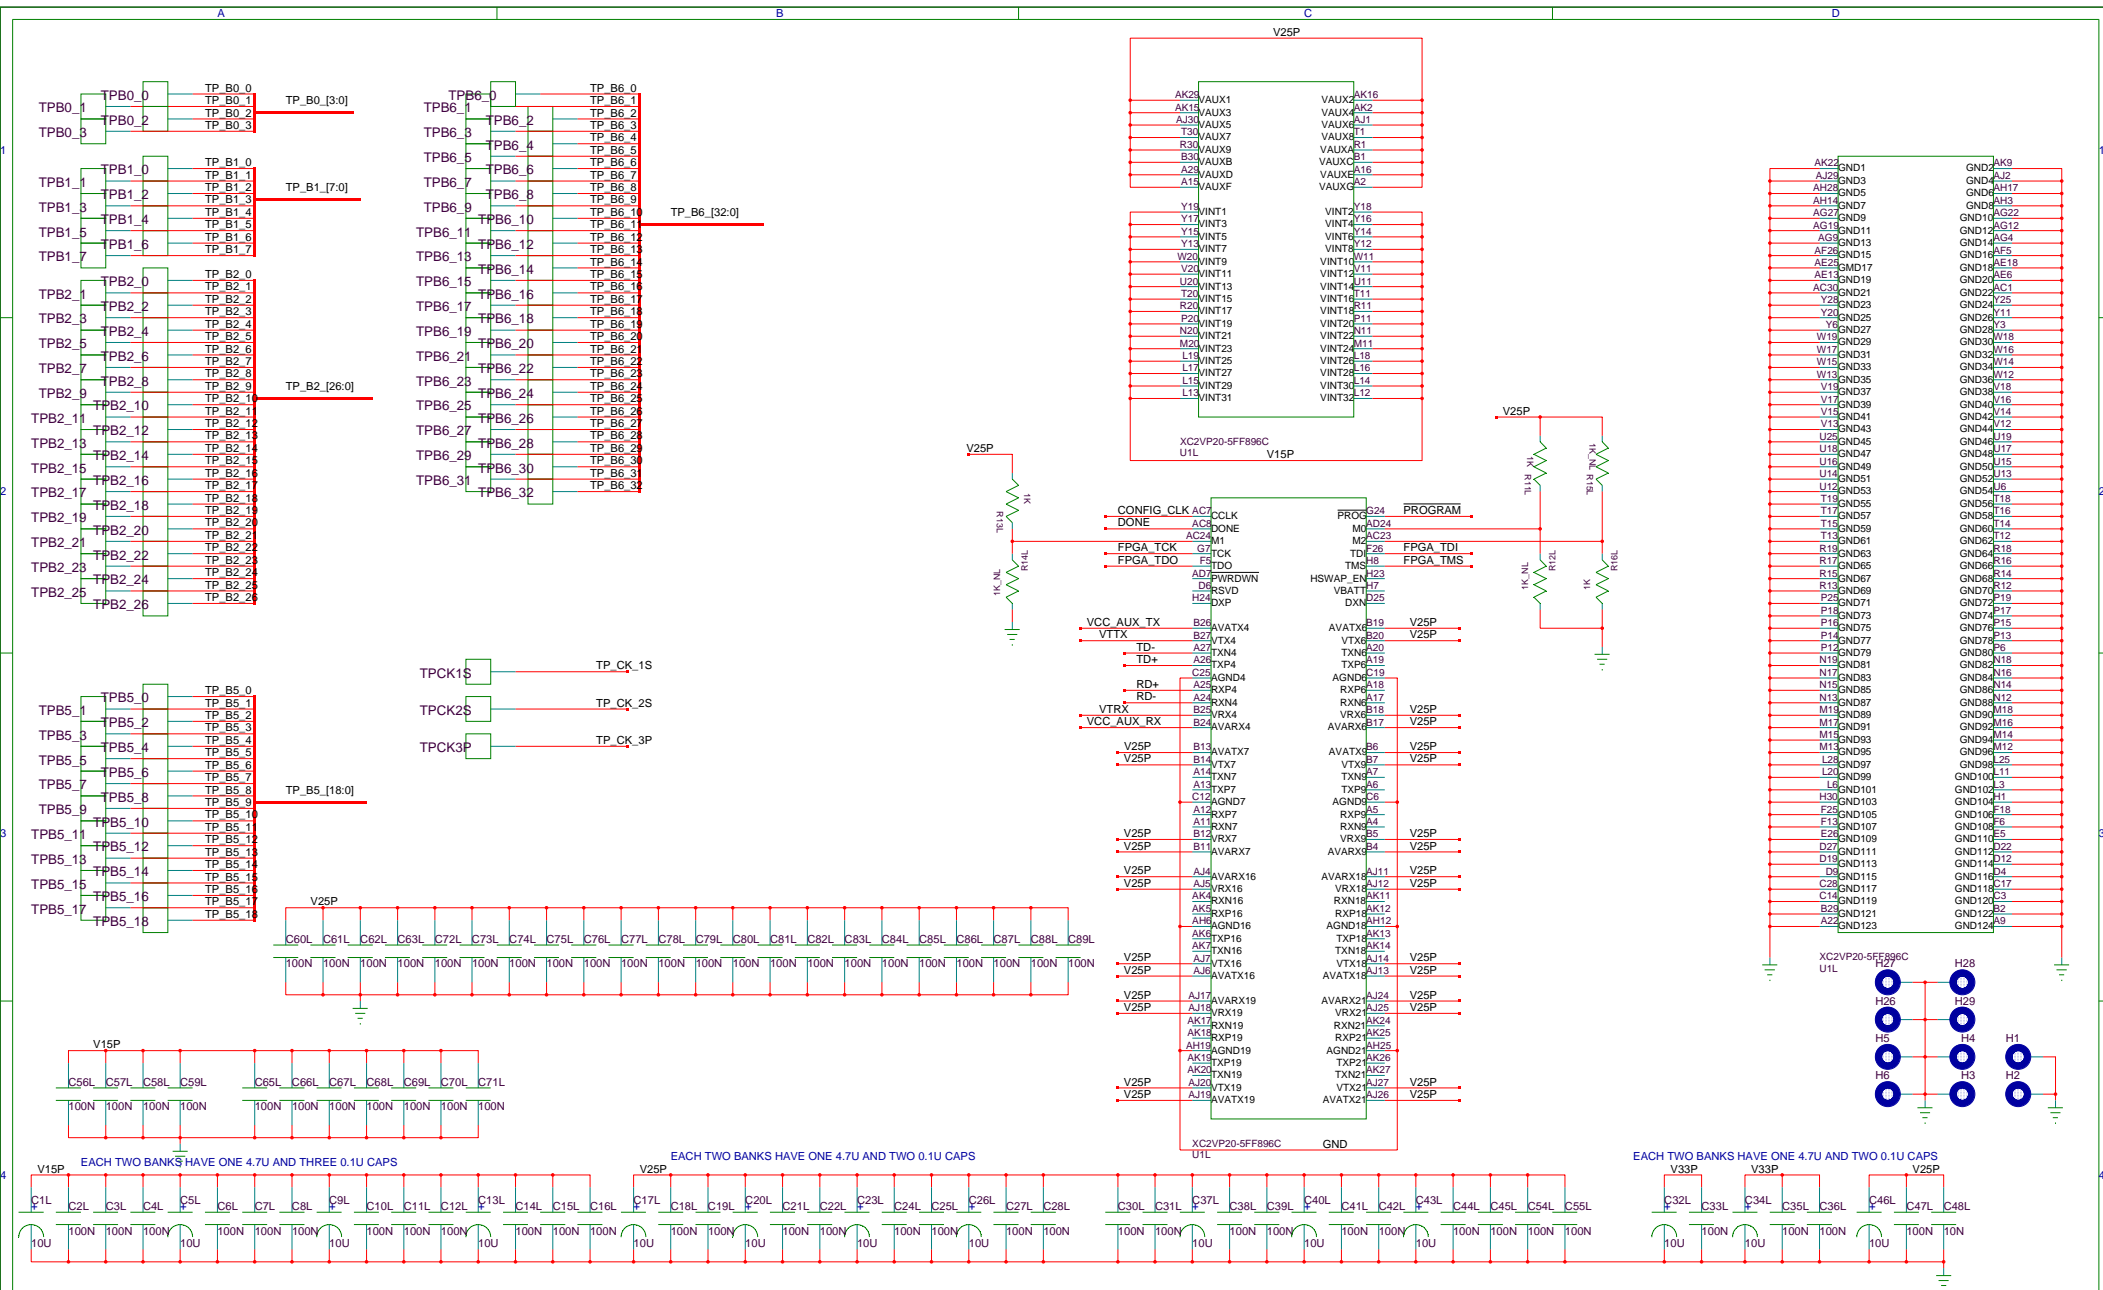

D783E
Gigabit Ethernet VME Controller
Production Version
Virtex-II Pro P20

VME Controller

VMECTRL

Electronics Lab
Physics Research Building
The Ohio State University
191 West Woodruff Ave
Columbus, Ohio 43210

Front Panel

Backplane

Common Components

FRONT PANEL
PUSHBUTTON RESET
Check Decal for Switch!
Last time it was wrong.