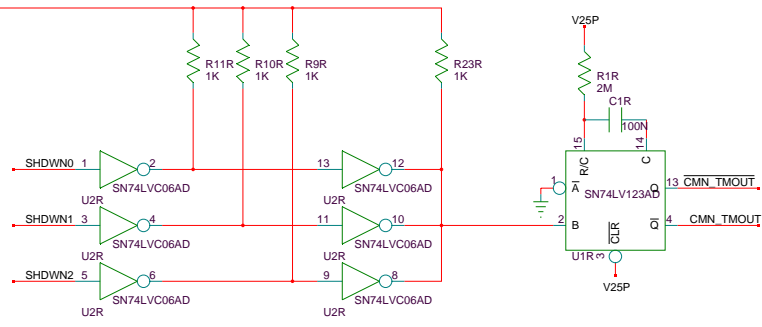

D783E
Gigabit Ethernet VME Controller
Production Version
Virtex-II Pro P20

VME Controller

VMECTRL

Electronics Lab
Physics Research Building
The Ohio State University
191 West Woodruff Ave
Columbus, Ohio 43210

Front Panel

Backplane

Common Components

FRONT PANEL
PUSHBUTTON RESET
Check Decal for Switch!
Last time it was wrong.