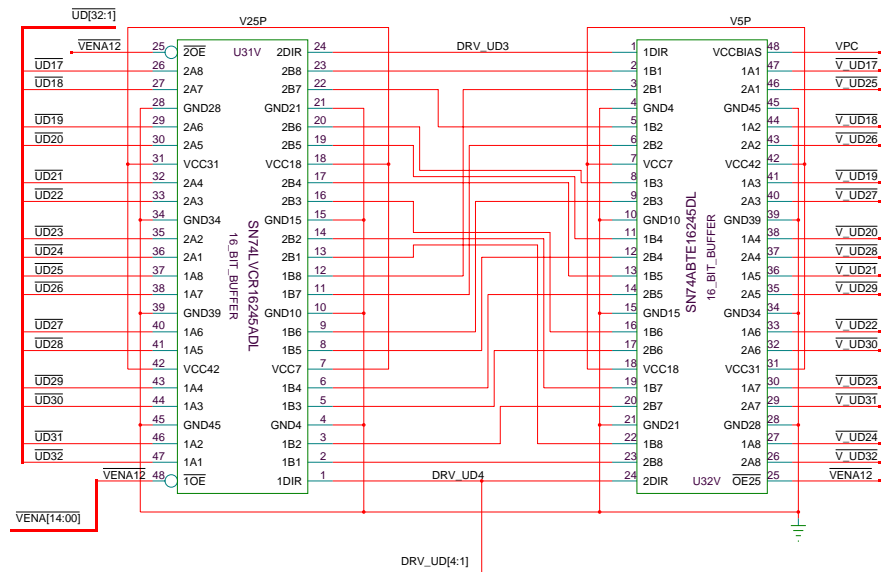

D783E
Gigabit Ethernet VME Controller
Production Version
Virtex-II Pro P20

VME Controller

VMECTRL

Electronics Lab
Physics Research Building
The Ohio State University
191 West Woodruff Ave
Columbus, Ohio 43210

Front Panel

Backplane

Common Components

FRONT PANEL
PUSHBUTTON RESET
Check Decal for Switch!
Last time it was wrong.