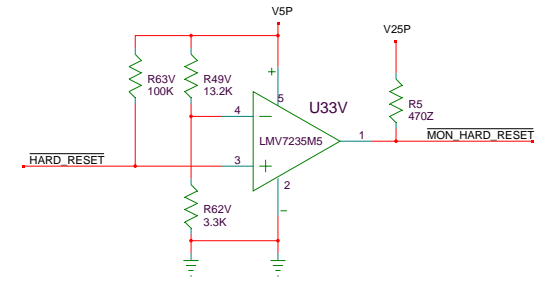

D783E
Gigabit Ethernet VME Controller
Production Version
Virtex-II Pro P20

VME Controller

VMECTRL

Electronics Lab
Physics Research Building
The Ohio State University
191 West Woodruff Ave
Columbus, Ohio 43210

Front Panel

Backplane

Common Components

FRONT PANEL
PUSHBUTTON RESET
Check Decal for Switch!
Last time it was wrong.