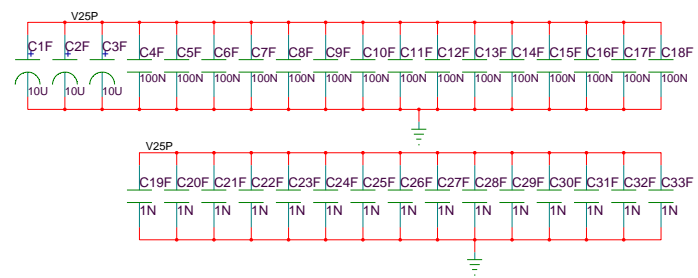

D783E
Gigabit Ethernet VME Controller
Production Version
Virtex-II Pro P20

VME Controller

VMECTRL

Electronics Lab
Physics Research Building
The Ohio State University
191 West Woodruff Ave
Columbus, Ohio 43210

Front Panel

Backplane

Common Components

FRONT PANEL
PUSHBUTTON RESET
Check Decal for Switch!
Last time it was wrong.