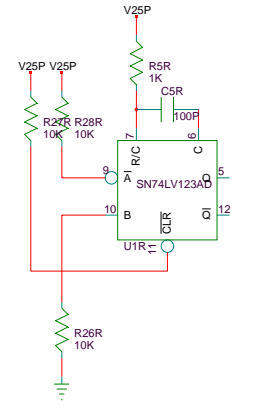

D783E
Gigabit Ethernet VME Controller
Production Version
Virtex-II Pro P20

VME Controller

VMECTRL

Electronics Lab
Physics Research Building
The Ohio State University
191 West Woodruff Ave
Columbus, Ohio 43210

Front Panel

Backplane

Common Components

FRONT PANEL
PUSHBUTTON RESET
Check Decal for Switch!
Last time it was wrong.