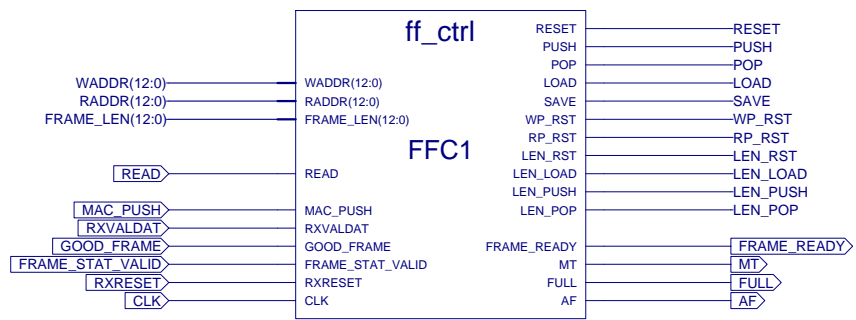

Title: Packet Receiver FIFO	
Subtitle: FIFO Controller	
Project: D783C	Revision: 3.59
Name: Gigabit Ethernet VME Controller	
Date: Fri May 05 10:12:15 2006	Sheet 2 of 2