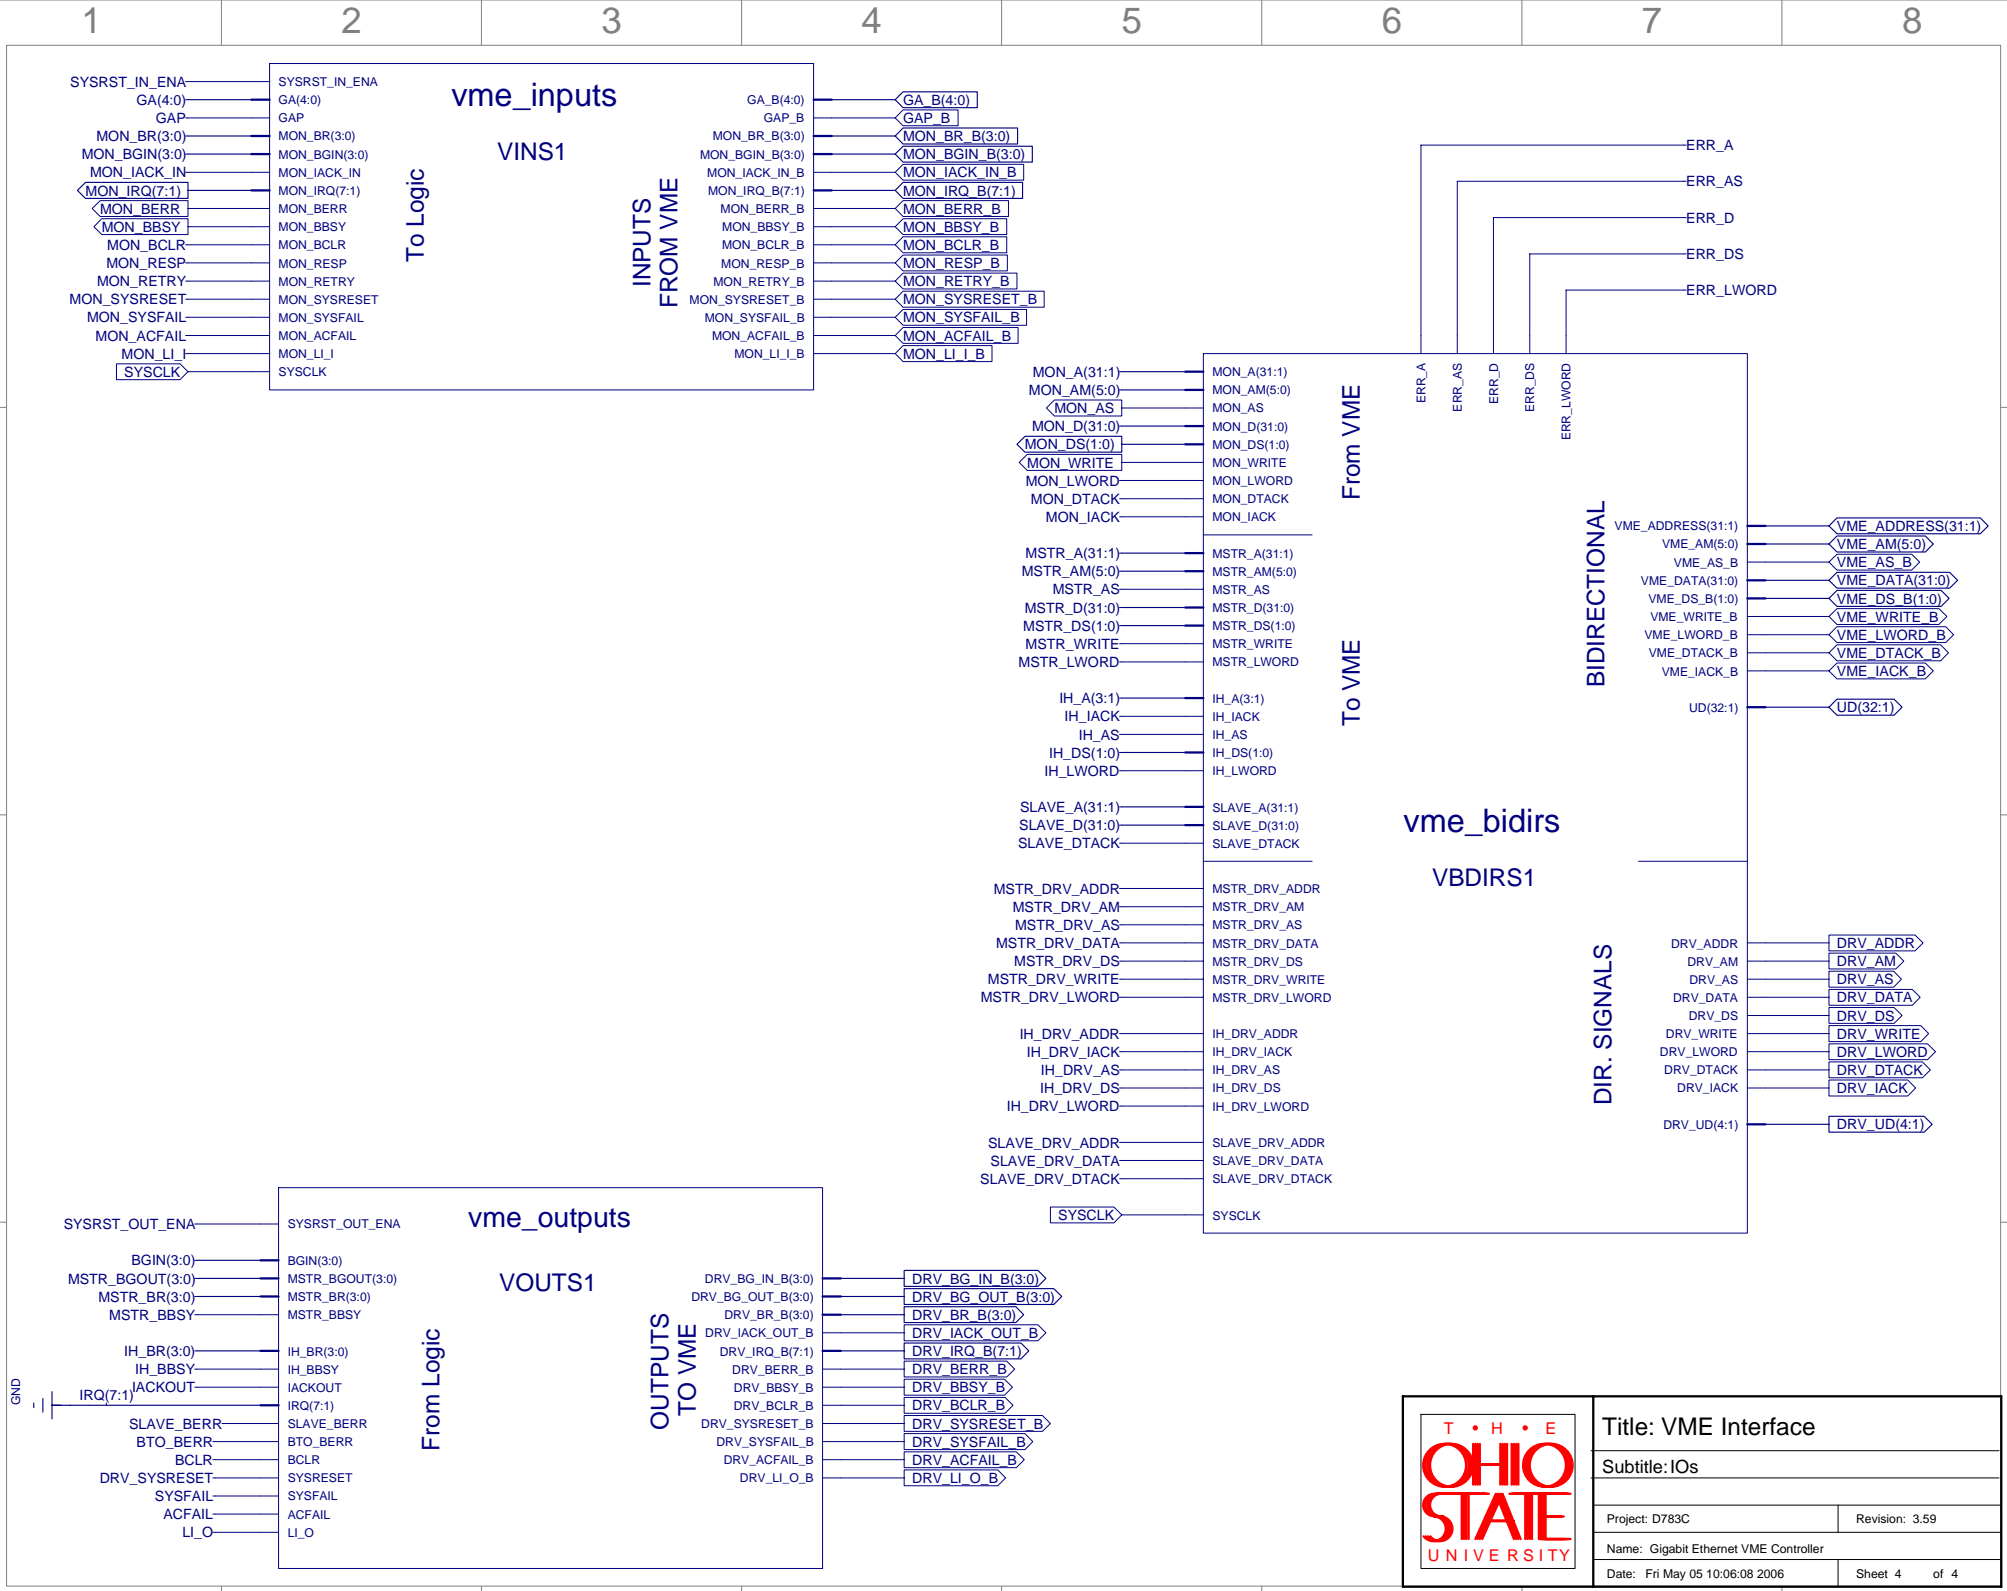

Title: VME Interface	
Subtitle: IOs	
Project: D783C	Revision: 3.59
Name: Gigabit Ethernet VME Controller	
Date: Fri May 05 10:06:08 2006	Sheet 4 of 4