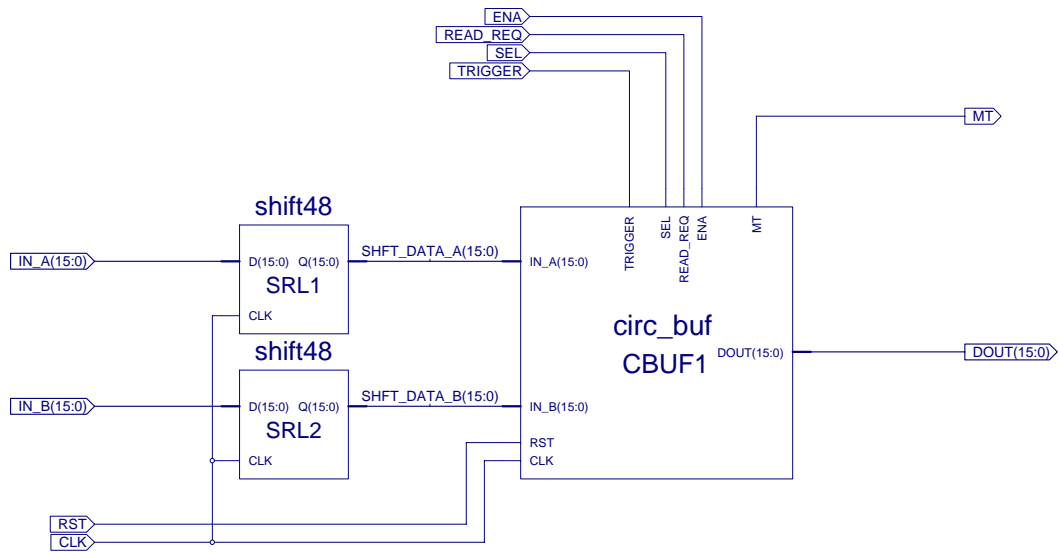

	<b>Title: Ethernet</b>	
	Subtitle: Logic Analyzer	
	Project: D783C	Revision: 3.59
	Name: Gigabit Ethernet VME Controller	
Date: Fri May 05 10:13:02 2006	Sheet 3 of 3	

	<b>Title: Packet Receiver FIFO</b>	
	Subtitle: FIFOs and counters	
	Project: D783C	Revision: 3.59
	Name: Gigabit Ethernet VME Controller	
Date: Fri May 05 10:12:15 2006	Sheet 1	of 2

<b>Title: Packet Receiver FIFO</b>	
Subtitle: FIFO Controller	
Project: D783C	Revision: 3.59
Name: Gigabit Ethernet VME Controller	
Date: Fri May 05 10:12:15 2006	Sheet 2 of 2

<b>Title: Packet Builder</b>	
Subtitle: FIFOs and counters	
Project: D783C	Revision: 3.59
Name: Giagbit Ethernet Controller	
Date: Fri May 05 10:12:51 2006	Sheet 1 of 2

	<b>Title: Packet Builder</b>	
	Subtitle: FIFO controller	
	Project: D783C	Revision: 3.59
	Name: Gigabit Ethernet Controller	
	Date: Fri May 05 10:12:51 2006	Sheet 2 of 2

	<b>Title: Logic Analyzer</b>	
	Subtitle: Circular Buffer	
	Project: D783C	Revision: 3.59
	Name: Gigabit Ethernet VME Controller	
Date: Fri May 05 10:12:56 2006	Sheet 1	of 1

File: txmacframe.sch  
 Graphical representation of signal flow in tx\_mac\_frame.v

	<b>Title: VME Interface</b>	
	Subtitle: Controller	
	Project: D783C	Revision: 3.59
	Name: Gigabit Ethernet VME Controller	
Date: Fri May 05 10:06:08 2006	Sheet 1	of 4