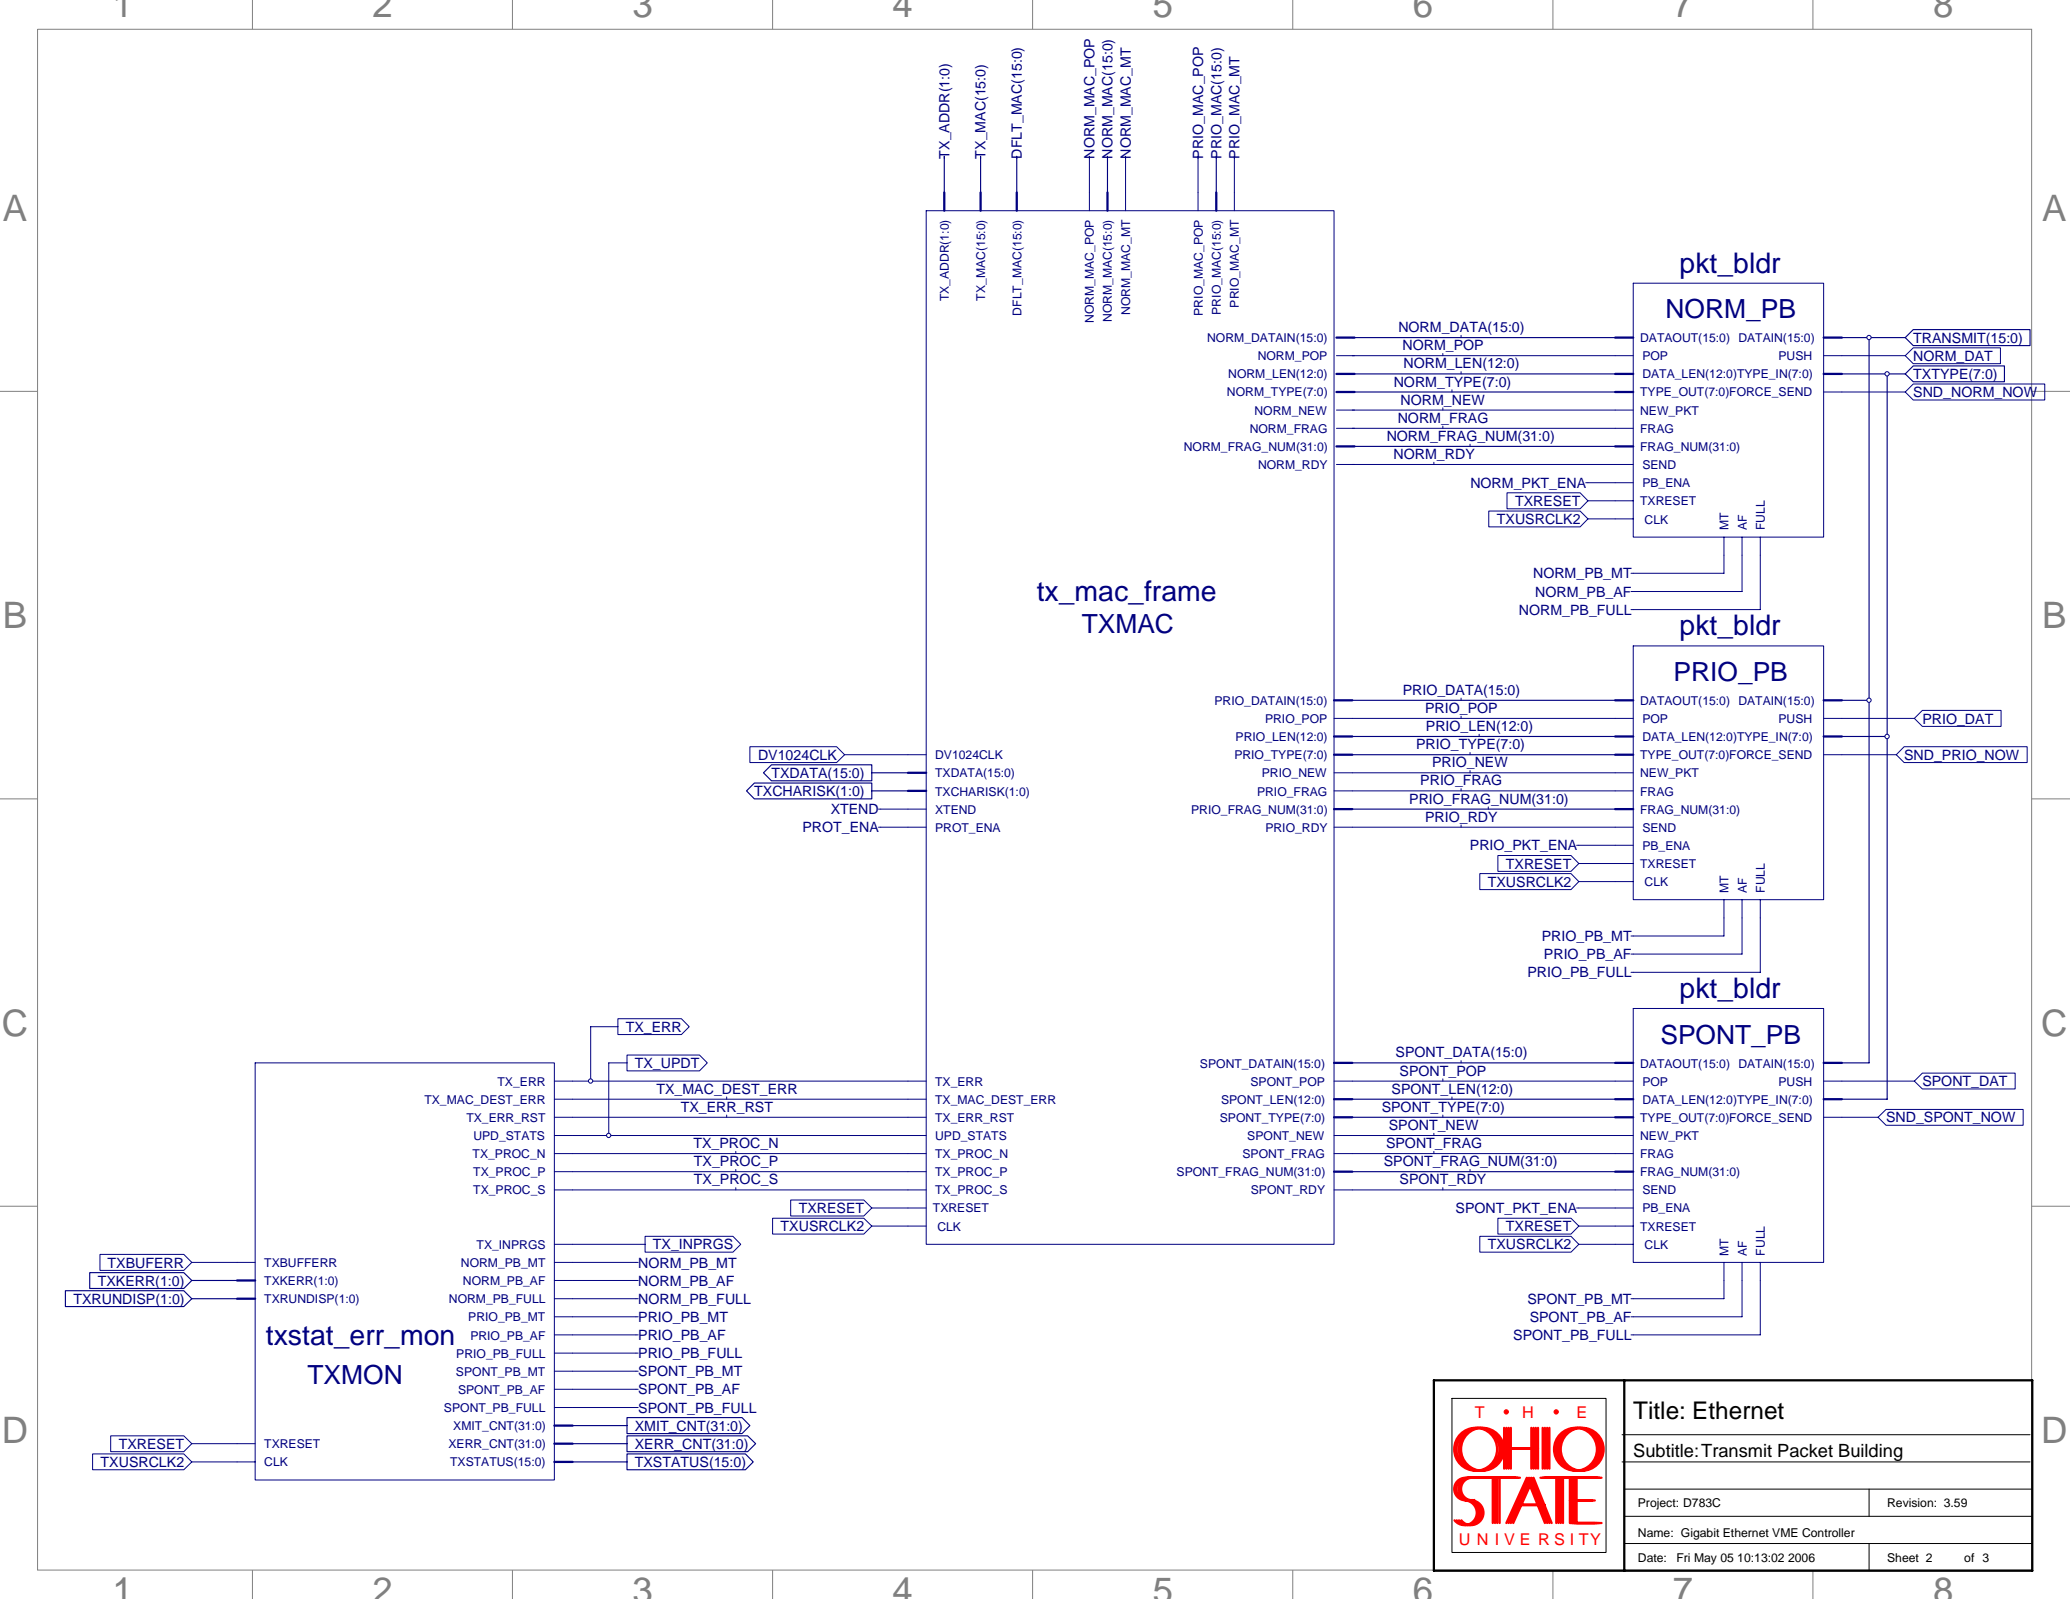

Title: Ethernet	
Subtitle: Transmit Packet Building	
Project: D783C	Revision: 3.59
Name: Gigabit Ethernet VME Controller	
Date: Fri May 05 10:13:02 2006	Sheet 2 of 3