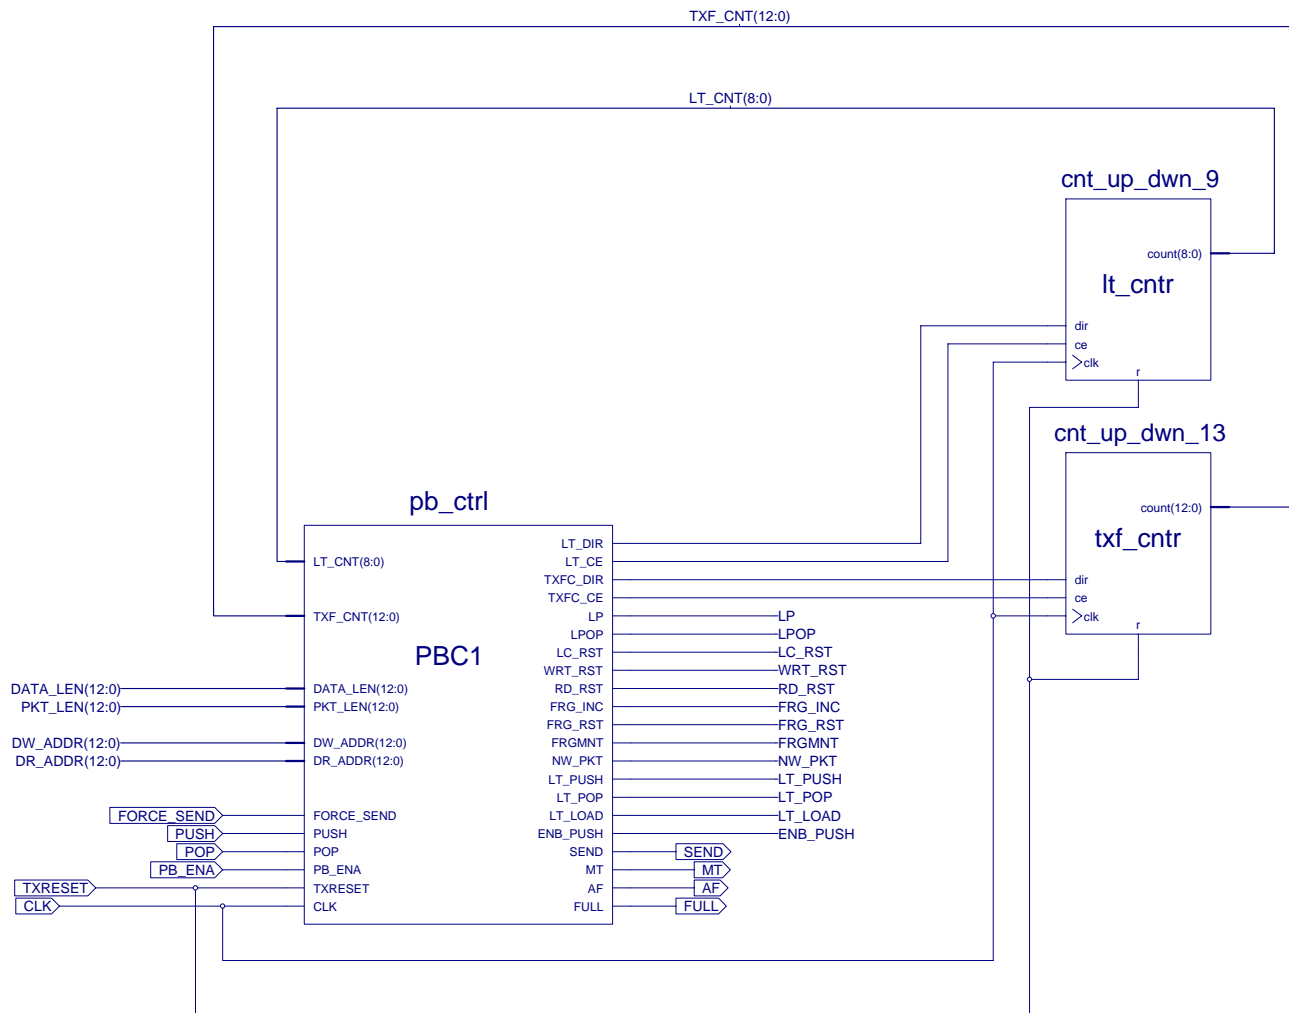

Title: Packet Builder	
	Subtitle: FIFO controller	
	Project: D783C	Revision: 3.59
	Name: Gigabit Ethernet Controller	
	Date: Fri May 05 10:12:51 2006	Sheet 2 of 2