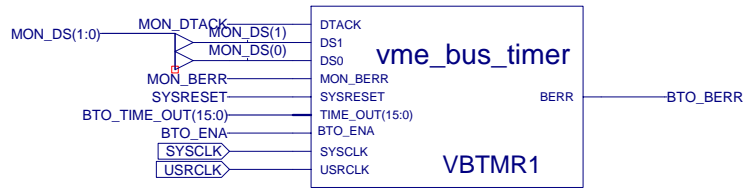

<b>Title: Packet Receiver FIFO</b>	
Subtitle: FIFO Controller	
Project: D783C	Revision: 3.59
Name: Gigabit Ethernet VME Controller	
Date: Fri May 05 10:12:15 2006	Sheet 2 of 2

<b>Title: Packet Builder</b>	
Subtitle: FIFOs and counters	
Project: D783C	Revision: 3.59
Name: Giagbit Ethernet Controller	
Date: Fri May 05 10:12:51 2006	Sheet 1 of 2

	<b>Title: Packet Builder</b>	
	Subtitle: FIFO controller	
	Project: D783C	Revision: 3.59
	Name: Gigabit Ethernet Controller	
	Date: Fri May 05 10:12:51 2006	Sheet 2 of 2

	<b>Title: Logic Analyzer</b>	
	Subtitle: Circular Buffer	
	Project: D783C	Revision: 3.59
	Name: Gigabit Ethernet VME Controller	
Date: Fri May 05 10:12:56 2006	Sheet 1	of 1

File: txmacframe.sch  
 Graphical representation of signal flow in tx\_mac\_frame.v

	<b>Title: VME Interface</b>	
	Subtitle: Controller	
	Project: D783C	Revision: 3.59
	Name: Gigabit Ethernet VME Controller	
Date: Fri May 05 10:06:08 2006	Sheet 1	of 4

<b>Title: VME Interface</b>	
Subtitle: Master and Interrupt Handler	
Project: D783C	Revision: 3.59
Name: Gigabit Ethernet VME Controller	
Date: Fri May 05 10:06:08 2006	Sheet 2 of 4

	<b>Title: VME Interface</b>	
	Subtitle: Slave, Arbiter, Bus Timer, and Misc.	
	Project: D783C	Revision: 3.59
	Name: Gigabit Ethernet VME Controller	
Date: Fri May 05 10:06:08 2006	Sheet 3	of 4