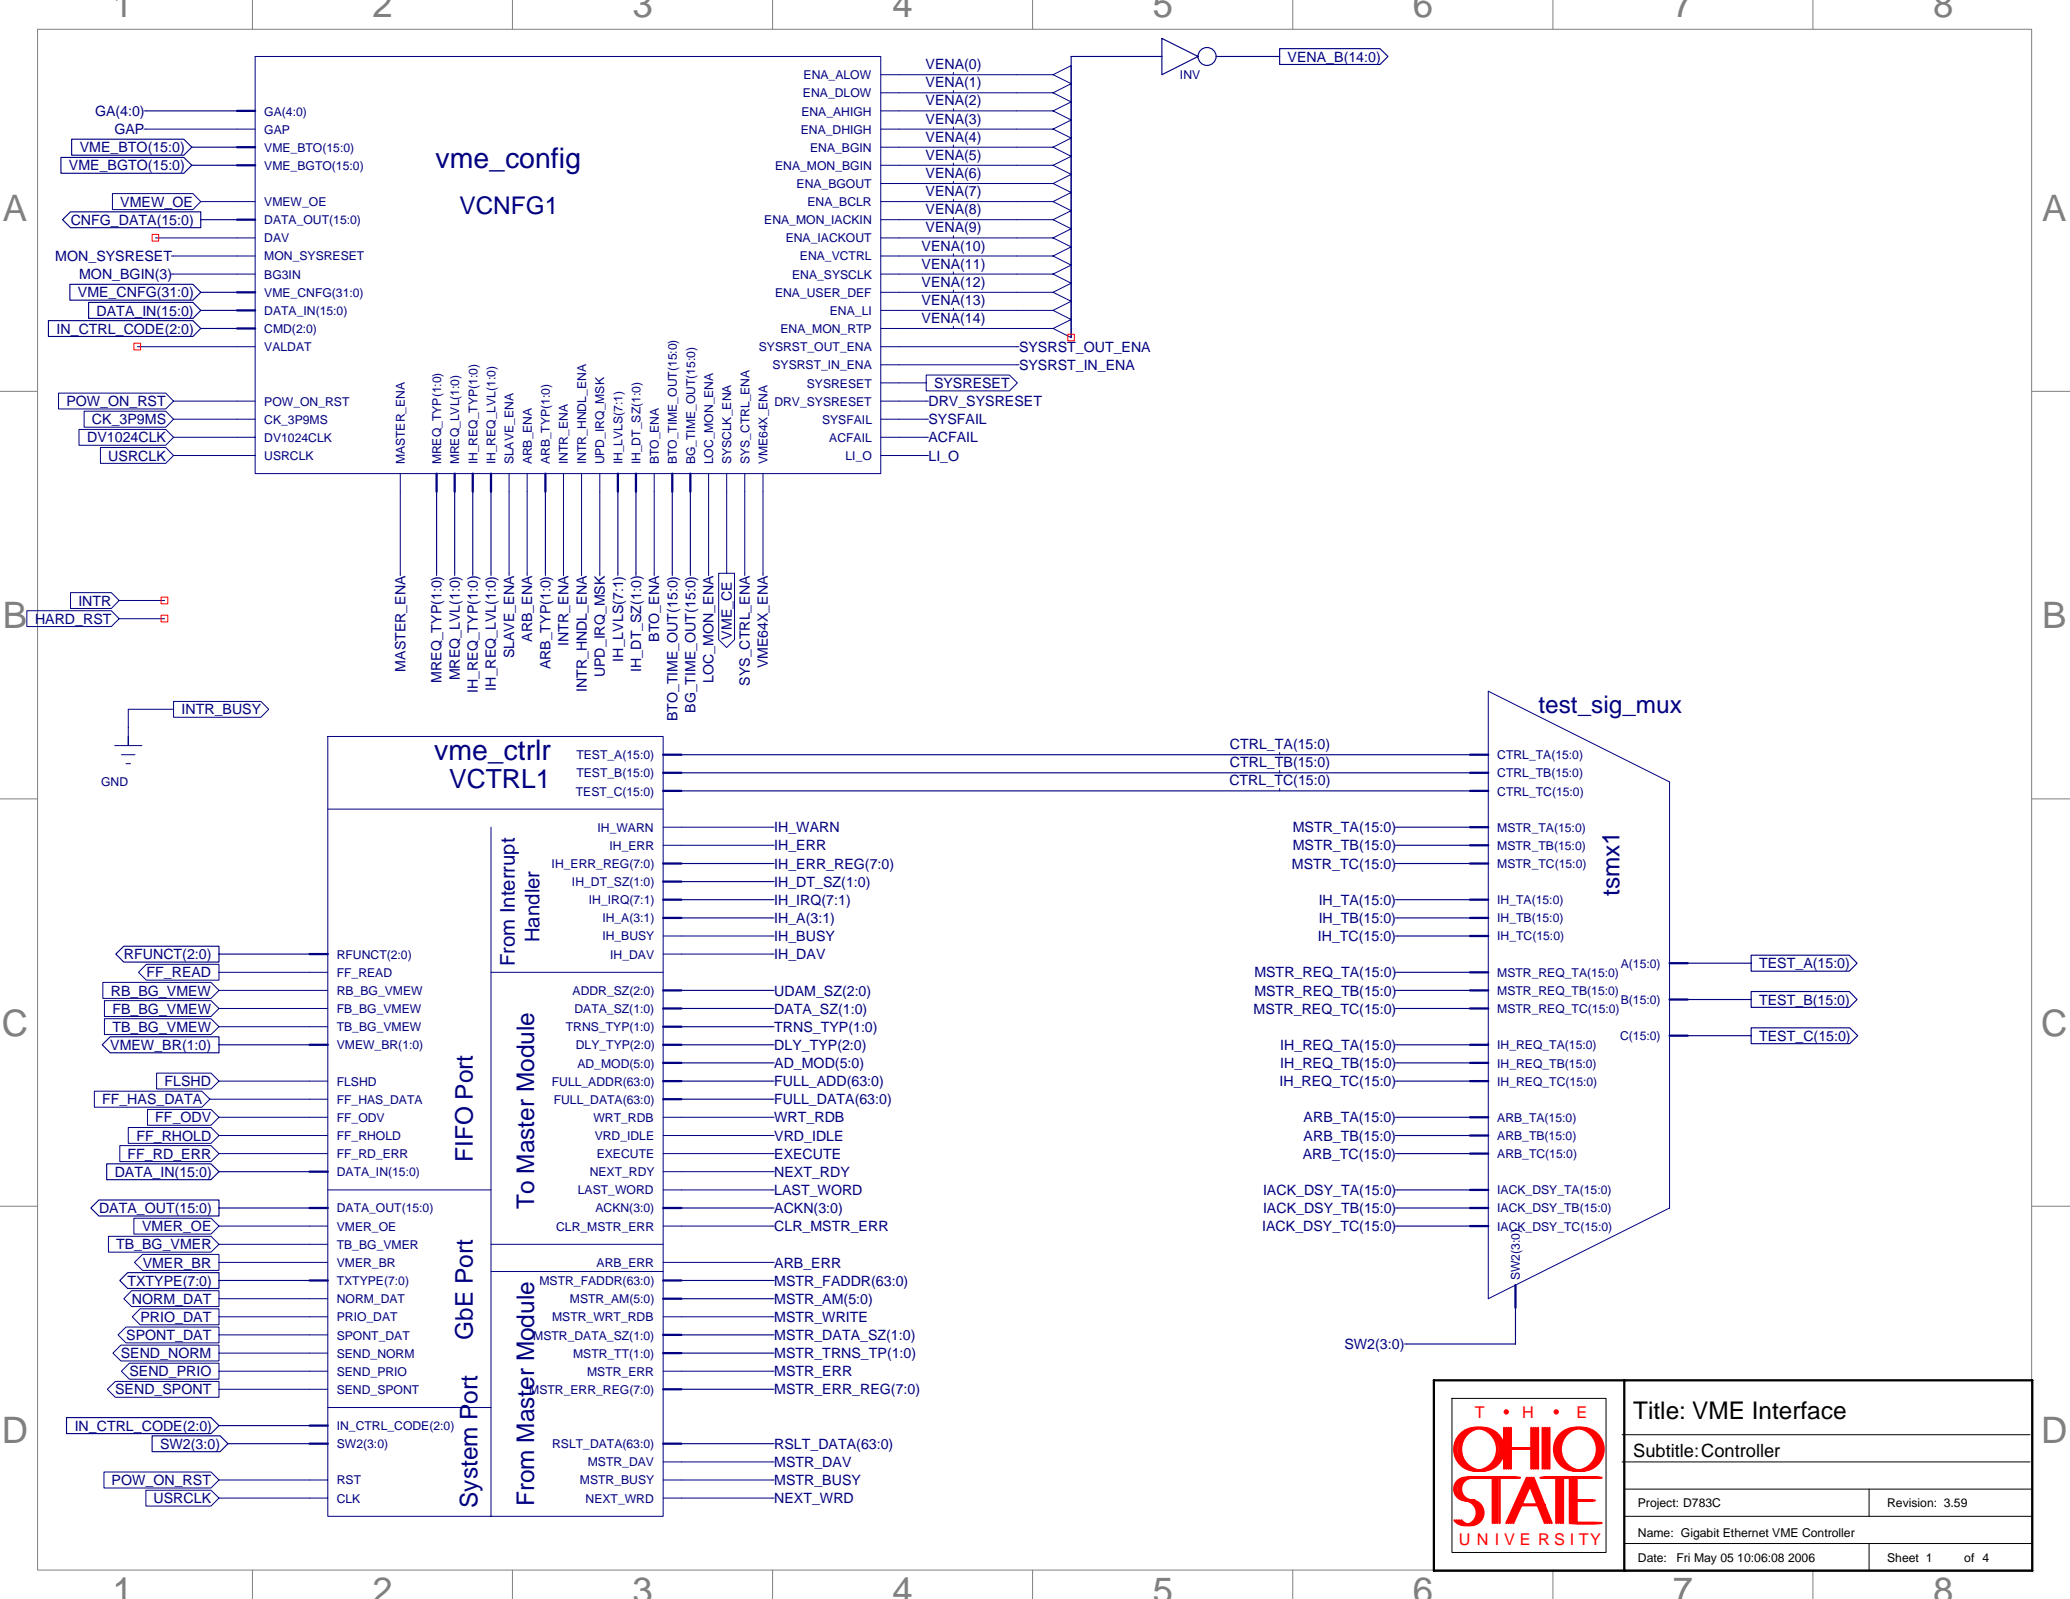

File: txmacframe.sch  
 Graphical representation of signal flow in tx\_mac\_frame.v

	<b>Title: VME Interface</b>	
	Subtitle: Controller	
	Project: D783C	Revision: 3.59
	Name: Gigabit Ethernet VME Controller	
Date: Fri May 05 10:06:08 2006	Sheet 1	of 4