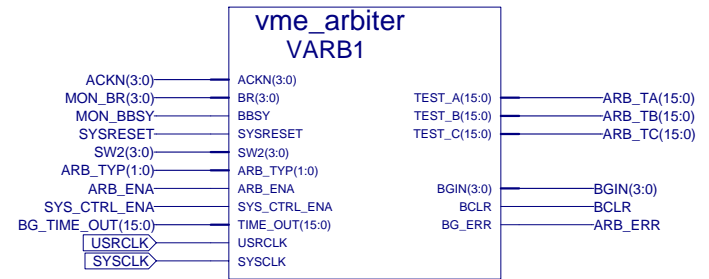

<b>Title: Packet Receiver FIFO</b>	
Subtitle: FIFO Controller	
Project: D783C	Revision: 3.59
Name: Gigabit Ethernet VME Controller	
Date: Fri May 05 10:12:15 2006	Sheet 2 of 2

<b>Title: Packet Builder</b>	
Subtitle: FIFOs and counters	
Project: D783C	Revision: 3.59
Name: Giagbit Ethernet Controller	
Date: Fri May 05 10:12:51 2006	Sheet 1 of 2

	<b>Title: Packet Builder</b>	
	Subtitle: FIFO controller	
	Project: D783C	Revision: 3.59
	Name: Gigabit Ethernet Controller	
	Date: Fri May 05 10:12:51 2006	Sheet 2 of 2

	<b>Title: Logic Analyzer</b>	
	Subtitle: Circular Buffer	
	Project: D783C	Revision: 3.59
	Name: Gigabit Ethernet VME Controller	
Date: Fri May 05 10:12:56 2006	Sheet 1	of 1

File: txmacframe.sch  
 Graphical representation of signal flow in tx\_mac\_frame.v

	<b>Title: VME Interface</b>	
	Subtitle: Controller	
	Project: D783C	Revision: 3.59
	Name: Gigabit Ethernet VME Controller	
Date: Fri May 05 10:06:08 2006	Sheet 1	of 4

<b>Title: VME Interface</b>	
Subtitle: Master and Interrupt Handler	
Project: D783C	Revision: 3.59
Name: Gigabit Ethernet VME Controller	
Date: Fri May 05 10:06:08 2006	Sheet 2 of 4

	<b>Title: VME Interface</b>	
	Subtitle: Slave, Arbiter, Bus Timer, and Misc.	
	Project: D783C	Revision: 3.59
	Name: Gigabit Ethernet VME Controller	
Date: Fri May 05 10:06:08 2006	Sheet 3	of 4