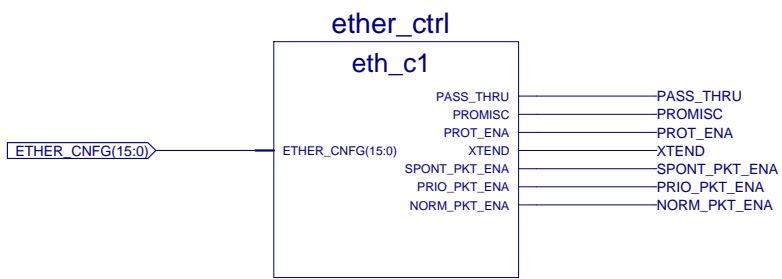

D

1 2 3 4 5 6 7 8

	<b>Title: VME Master and System Controller</b>	
	Subtitle: Test Ports and Test Points	
	Project: D783C	Revision: 3.59
	Name: Gigabit Ethernet VME Controller	
Date: Fri May 05 10:13:07 2006	Sheet 9	of 9

	<b>Title: Ethernet</b>	
	Subtitle: Receiv Packet Processing	
	Project: D783C	Revision: 3.59
	Name: Gigabit Ethernet VME Controller	
Date: Fri May 05 10:13:02 2006		Sheet 1 of 3

<b>Title:</b> Ethernet	
<b>Subtitle:</b> Transmit Packet Building	
<b>Project:</b> D783C	<b>Revision:</b> 3.59
<b>Name:</b> Gigabit Ethernet VME Controller	
<b>Date:</b> Fri May 05 10:13:02 2006	<b>Sheet 2</b> of 3