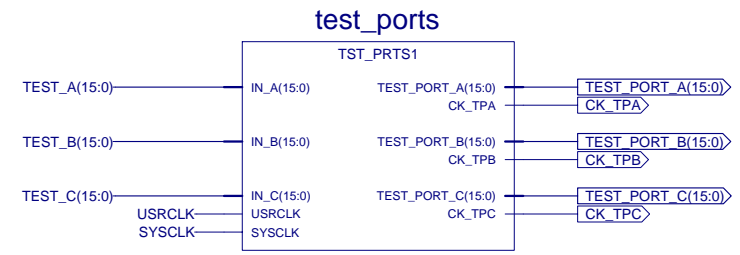

1 2 3 4 5 6 7 8

A

A