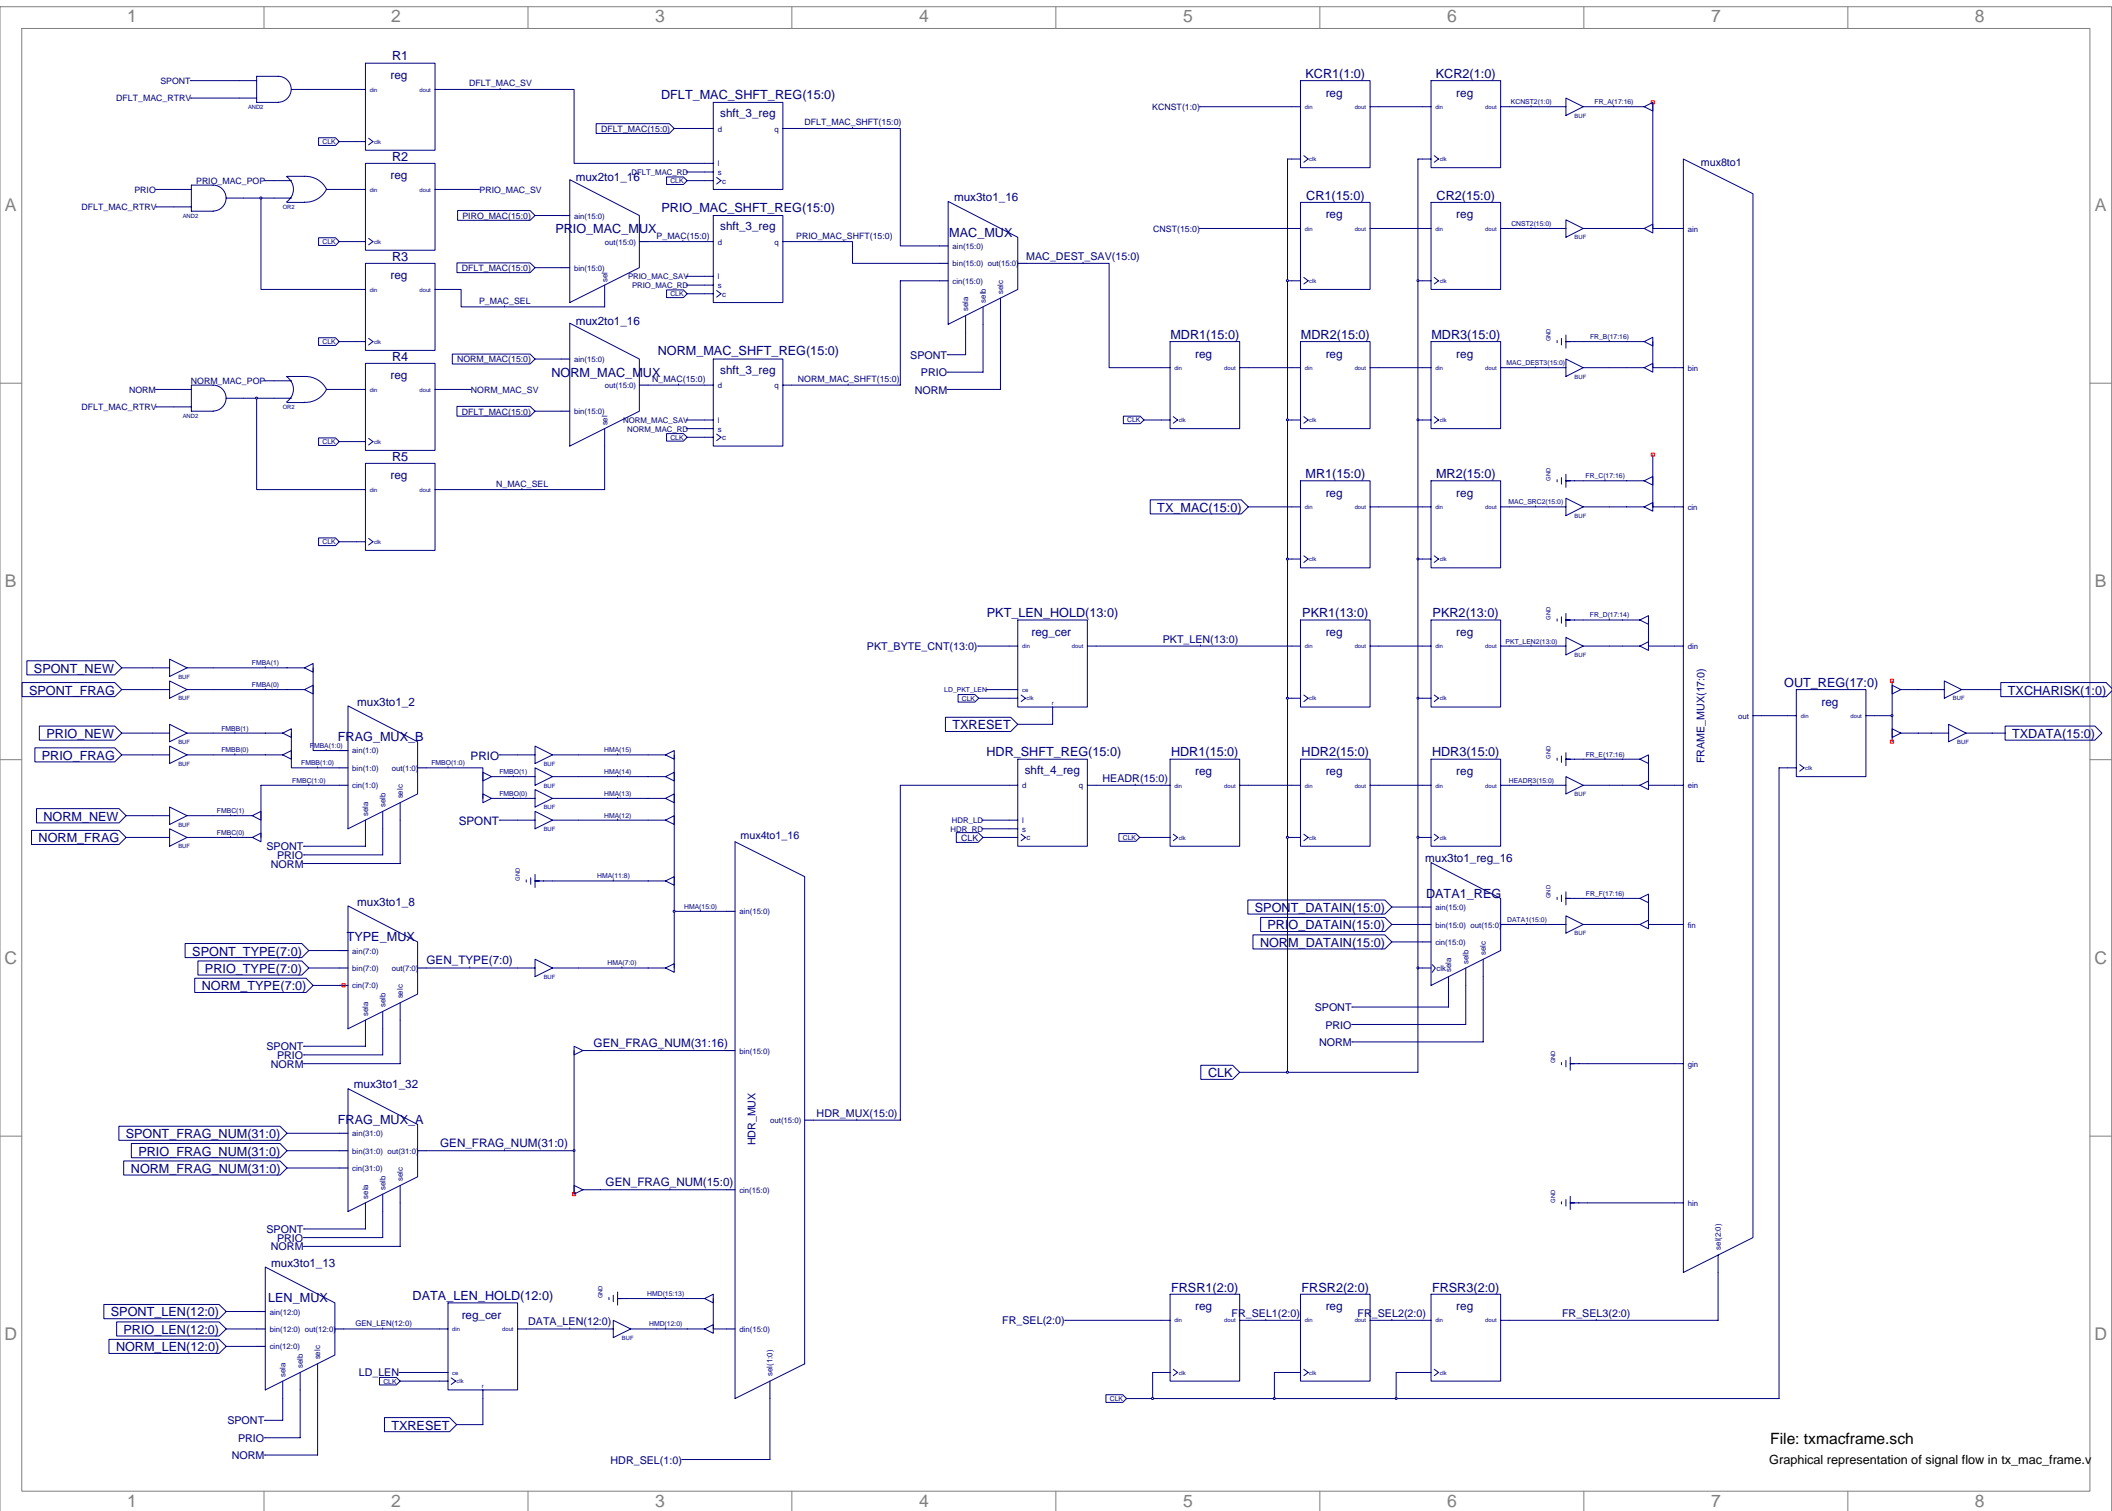

	<b>Title: Ethernet</b>	
	Subtitle: Logic Analyzer	
	Project: D783C	Revision: 3.59
	Name: Gigabit Ethernet VME Controller	
Date: Fri May 05 10:13:02 2006	Sheet 3 of 3	

	<b>Title: Packet Receiver FIFO</b>	
	Subtitle: FIFOs and counters	
	Project: D783C	Revision: 3.59
	Name: Gigabit Ethernet VME Controller	
Date: Fri May 05 10:12:15 2006	Sheet 1	of 2

<b>Title: Packet Receiver FIFO</b>	
Subtitle: FIFO Controller	
Project: D783C	Revision: 3.59
Name: Gigabit Ethernet VME Controller	
Date: Fri May 05 10:12:15 2006	Sheet 2 of 2

<b>Title: Packet Builder</b>	
Subtitle: FIFOs and counters	
Project: D783C	Revision: 3.59
Name: Giagbit Ethernet Controller	
Date: Fri May 05 10:12:51 2006	Sheet 1 of 2

	<b>Title: Packet Builder</b>	
	Subtitle: FIFO controller	
	Project: D783C	Revision: 3.59
	Name: Gigabit Ethernet Controller	
	Date: Fri May 05 10:12:51 2006	Sheet 2 of 2

	<b>Title: Logic Analyzer</b>	
	Subtitle: Circular Buffer	
	Project: D783C	Revision: 3.59
	Name: Gigabit Ethernet VME Controller	
Date: Fri May 05 10:12:56 2006	Sheet 1	of 1

File: txmacframe.sch  
 Graphical representation of signal flow in tx\_mac\_frame.v

	<b>Title: VME Interface</b>	
	Subtitle: Controller	
	Project: D783C	Revision: 3.59
	Name: Gigabit Ethernet VME Controller	
Date: Fri May 05 10:06:08 2006	Sheet 1	of 4