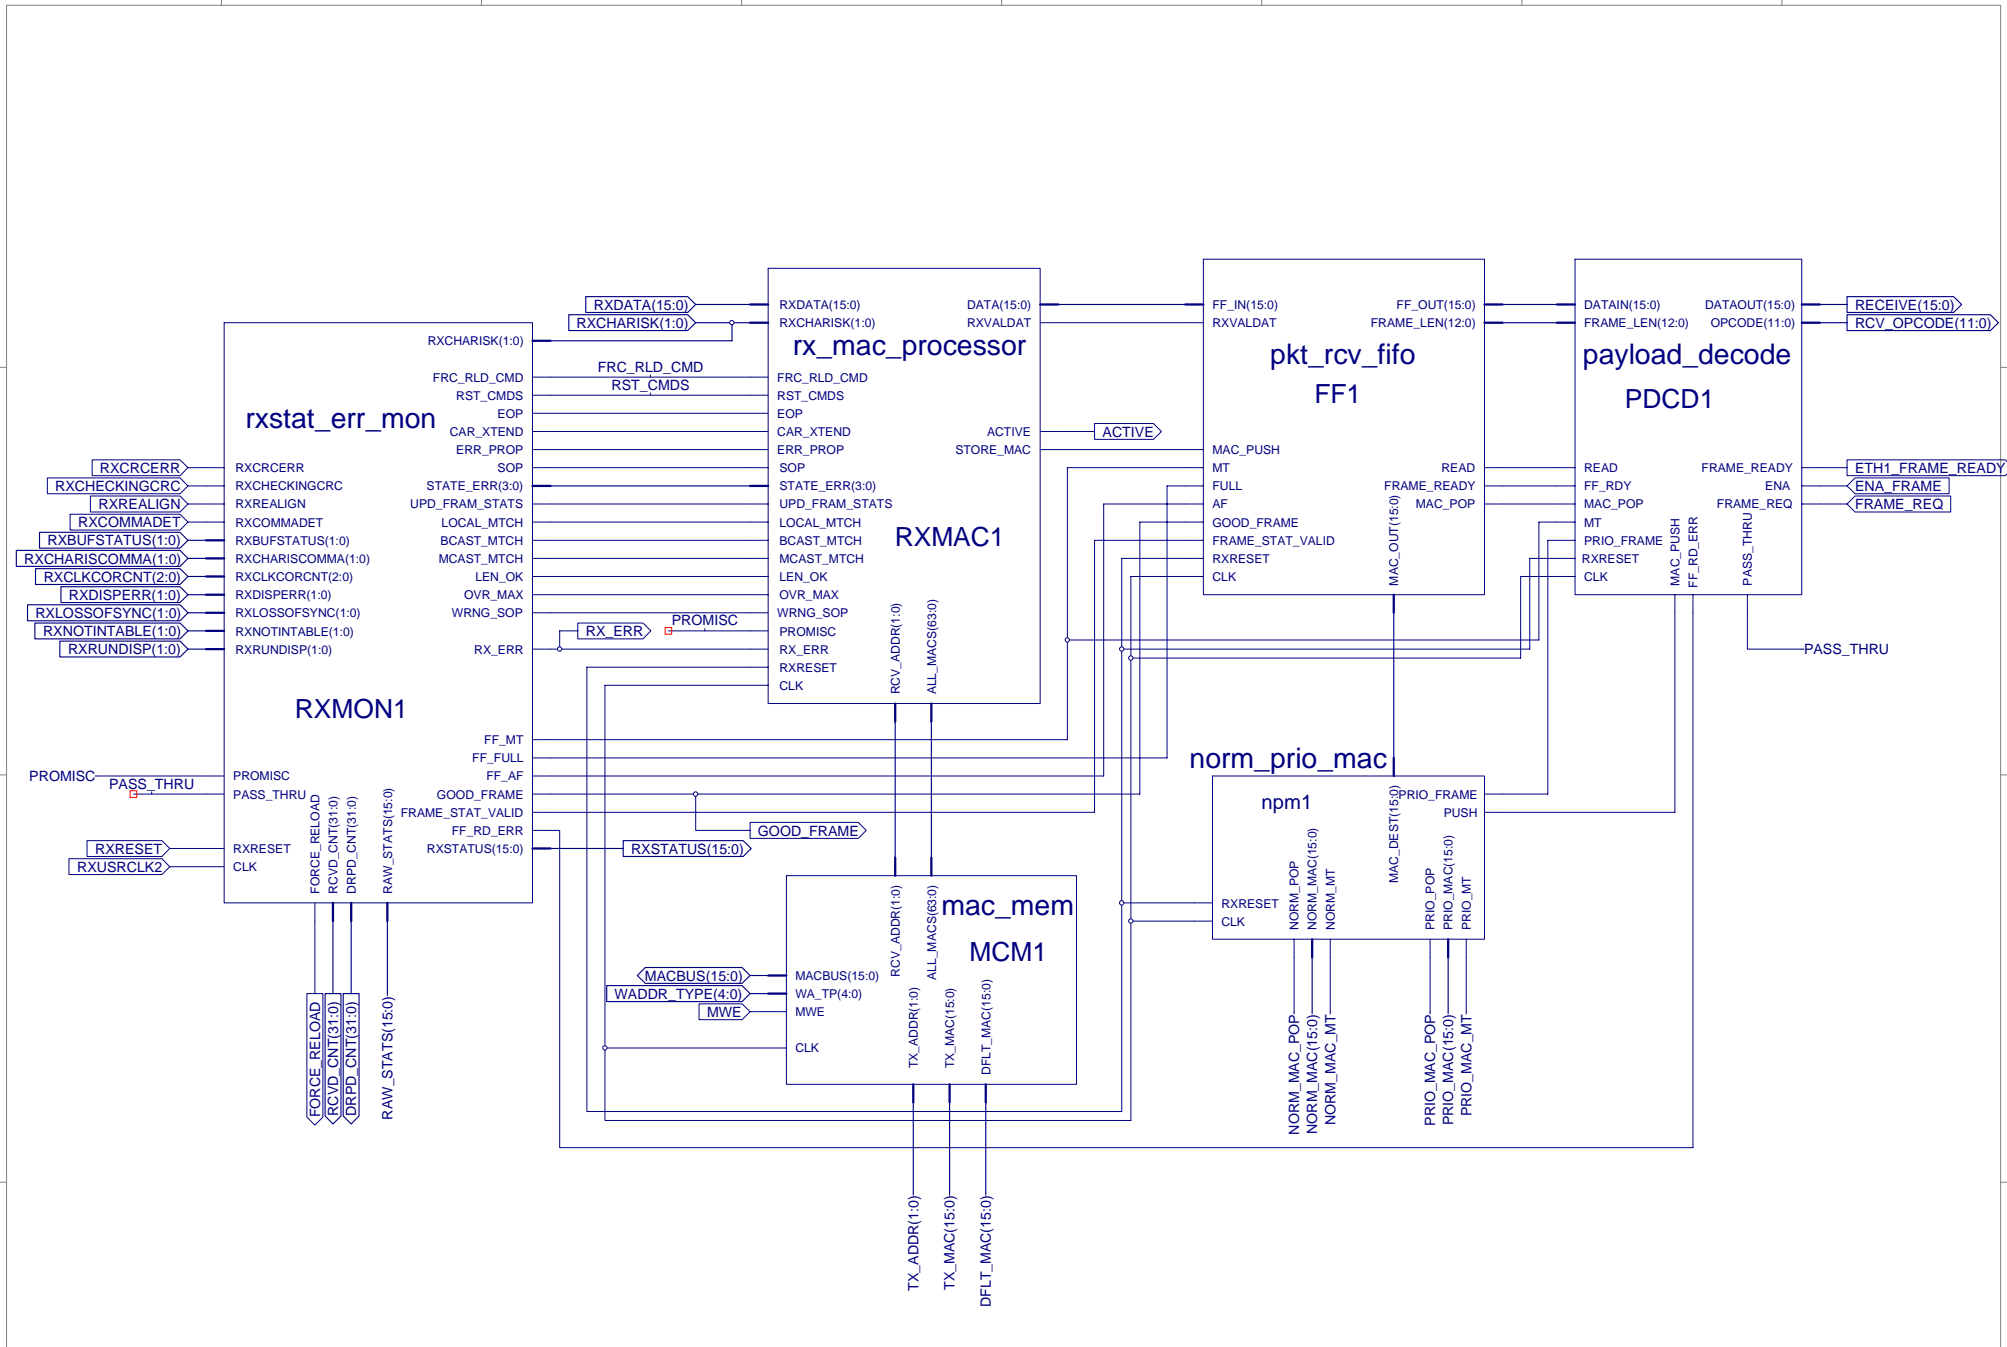

1 2 3 4 5 6 7 8

A

A

B

B

C

C

D

D

1 2 3 4 5 6 7 8

	<b>Title: VME Master and System Controller</b>	
	Subtitle: Test Ports and Test Points	
	Project: D783C	Revision: 3.59
	Name: Gigabit Ethernet VME Controller	
Date: Fri May 05 10:13:07 2006	Sheet 9	of 9