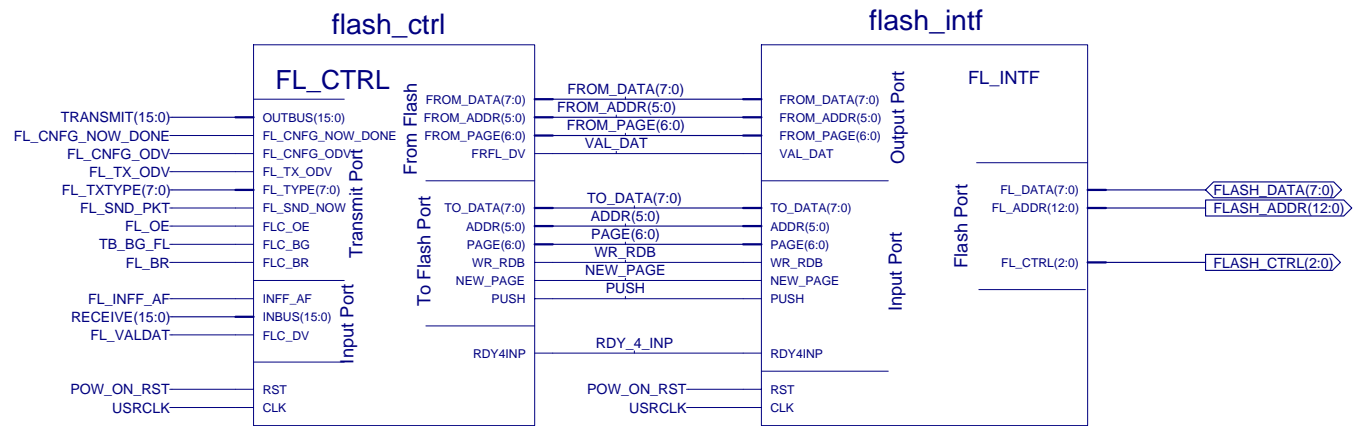

	<b>Title:</b> VME Master and System Controller	
	<b>Subtitle:</b> Start-up and Shutdown Sequencing	
	Project: D783C	Revision: 3.59
	Name: Gigabit Ethernet VME Controller	
Date: Fri May 05 10:13:07 2006	Sheet 1	of 9

<b>Title: VME Master and System Controller</b>	
Subtitle: External FIFO Interface	
Project: D783C	Revision: 3.59
Name: Gigabit Ethernet VME Controller	
Date: Fri May 05 10:13:07 2006	Sheet 3 of 9

1

2

3

4

5