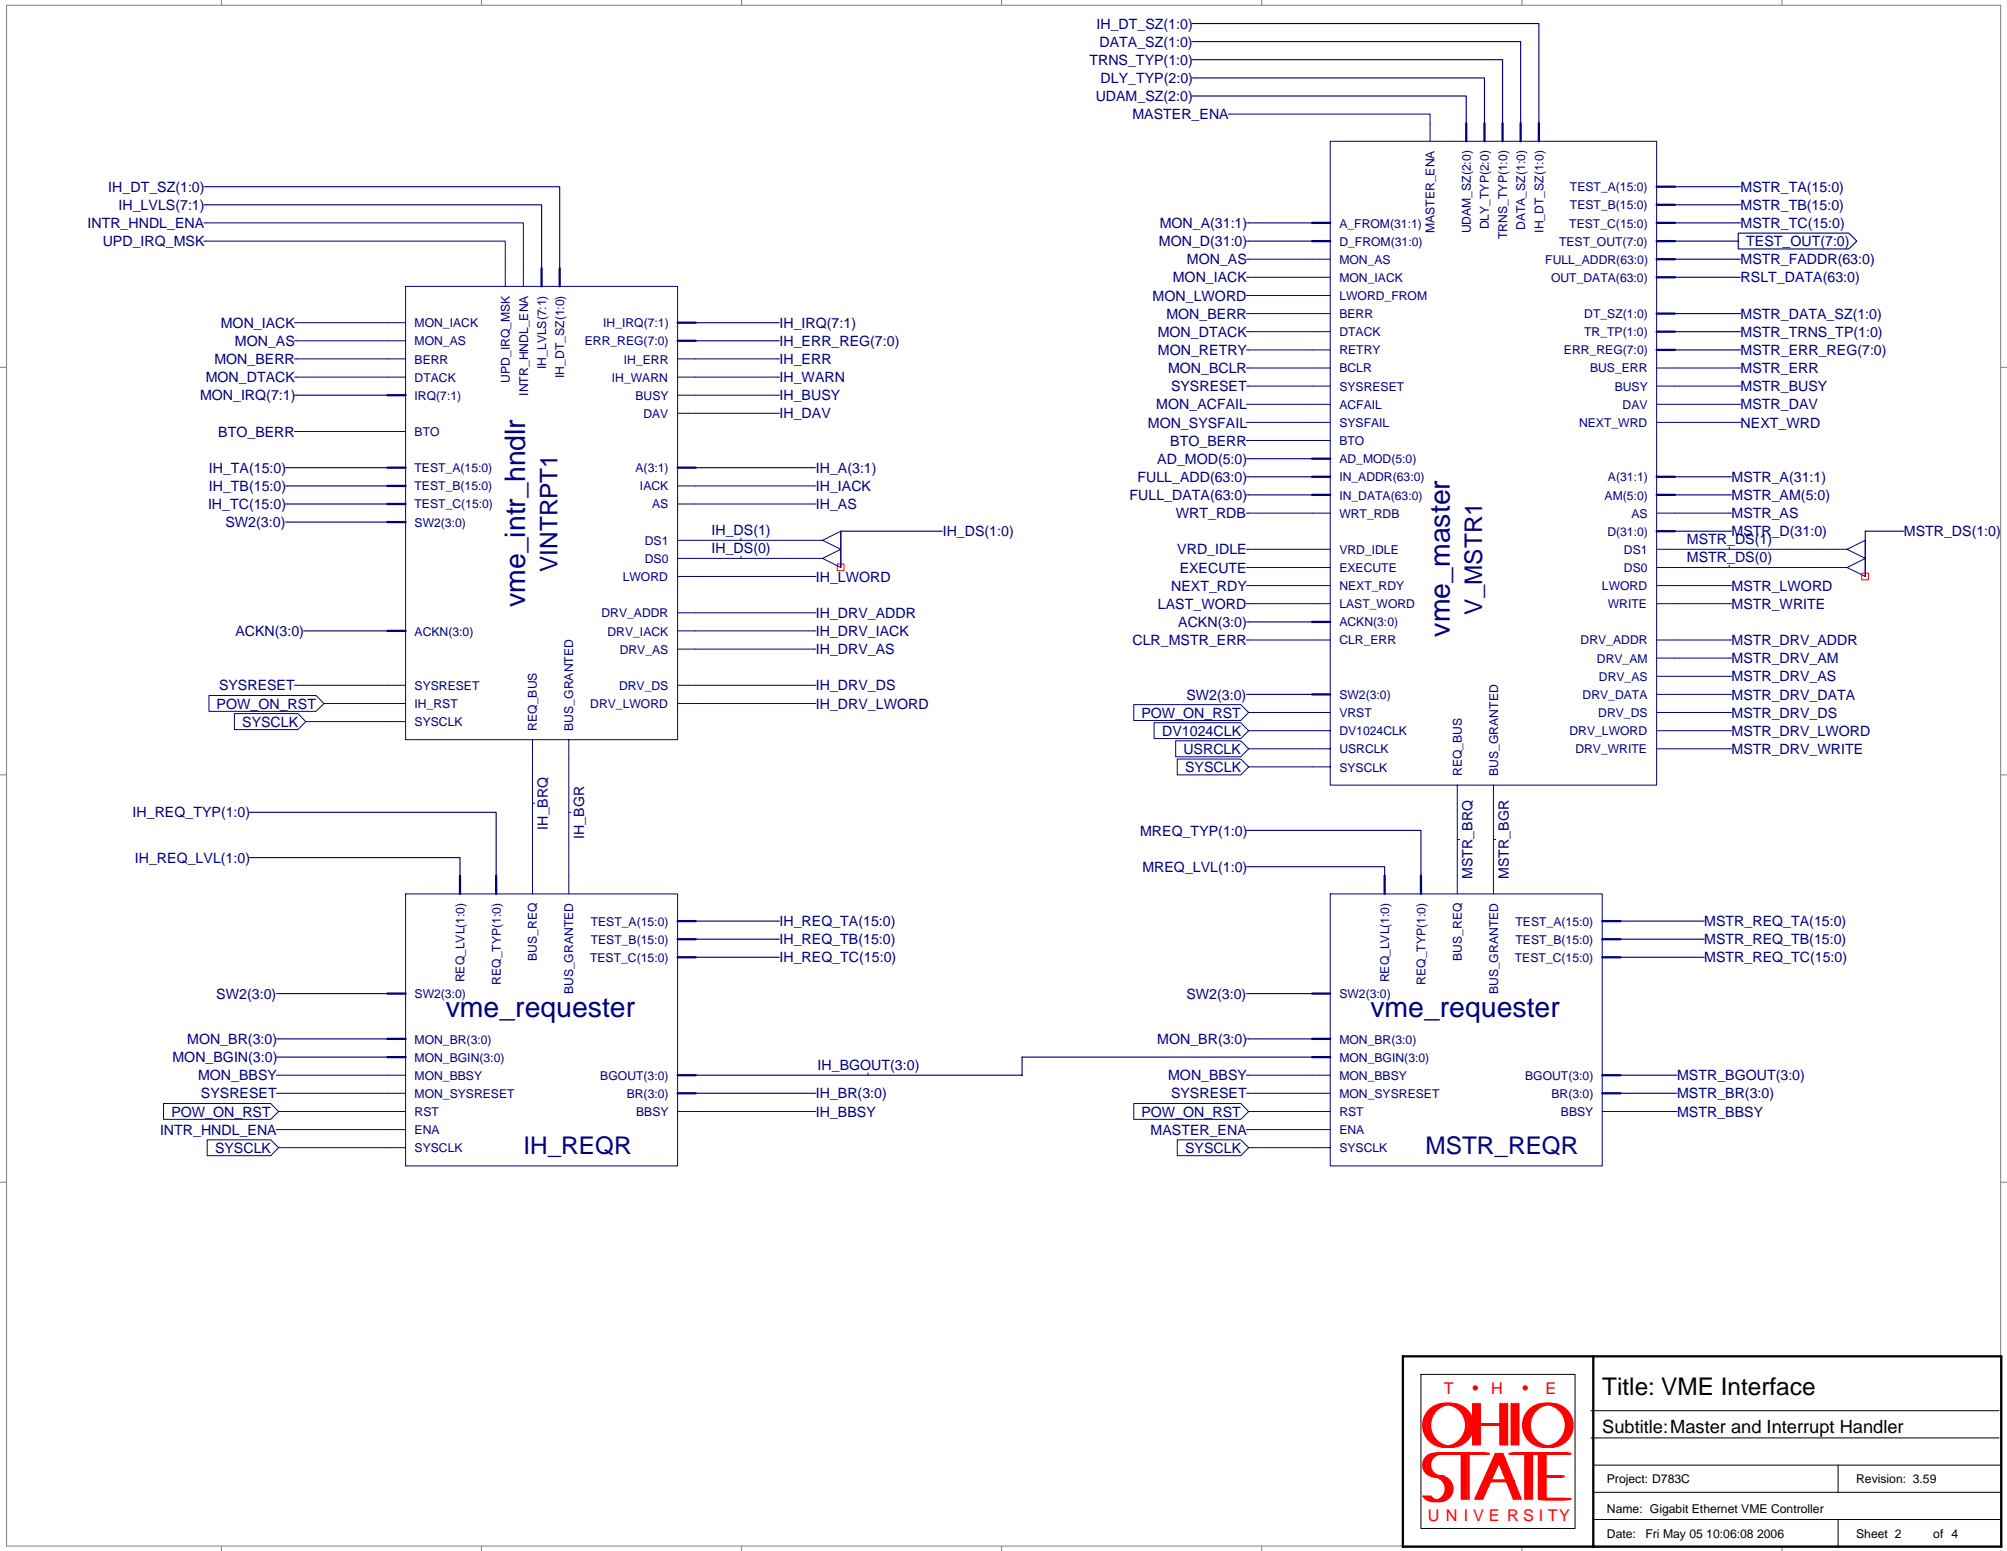

File: txmacframe.sch  
 Graphical representation of signal flow in tx\_mac\_frame.v

	<b>Title: VME Interface</b>	
	Subtitle: Controller	
	Project: D783C	Revision: 3.59
	Name: Gigabit Ethernet VME Controller	
Date: Fri May 05 10:06:08 2006	Sheet 1	of 4