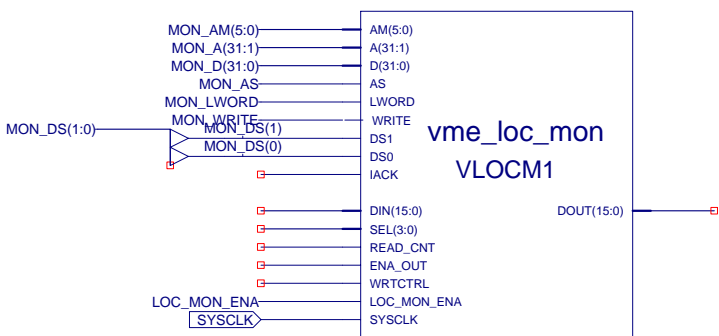

<b>Title: Packet Receiver FIFO</b>	
Subtitle: FIFO Controller	
Project: D783C	Revision: 3.59
Name: Gigabit Ethernet VME Controller	
Date: Fri May 05 10:12:15 2006	Sheet 2 of 2

<b>Title: Packet Builder</b>	
Subtitle: FIFOs and counters	
Project: D783C	Revision: 3.59
Name: Giagbit Ethernet Controller	
Date: Fri May 05 10:12:51 2006	Sheet 1 of 2

	<b>Title: Packet Builder</b>	
	Subtitle: FIFO controller	
	Project: D783C	Revision: 3.59
	Name: Gigabit Ethernet Controller	
	Date: Fri May 05 10:12:51 2006	Sheet 2 of 2

	<b>Title: Logic Analyzer</b>	
	Subtitle: Circular Buffer	
	Project: D783C	Revision: 3.59
	Name: Gigabit Ethernet VME Controller	
Date: Fri May 05 10:12:56 2006	Sheet 1	of 1

File: txmacframe.sch  
 Graphical representation of signal flow in tx\_mac\_frame.v

	<b>Title: VME Interface</b>	
	Subtitle: Controller	
	Project: D783C	Revision: 3.59
	Name: Gigabit Ethernet VME Controller	
Date: Fri May 05 10:06:08 2006	Sheet 1	of 4

<b>Title: VME Interface</b>	
Subtitle: Master and Interrupt Handler	
Project: D783C	Revision: 3.59
Name: Gigabit Ethernet VME Controller	
Date: Fri May 05 10:06:08 2006	Sheet 2 of 4

	<b>Title: VME Interface</b>	
	Subtitle: Slave, Arbiter, Bus Timer, and Misc.	
	Project: D783C	Revision: 3.59
	Name: Gigabit Ethernet VME Controller	
Date: Fri May 05 10:06:08 2006	Sheet 3	of 4