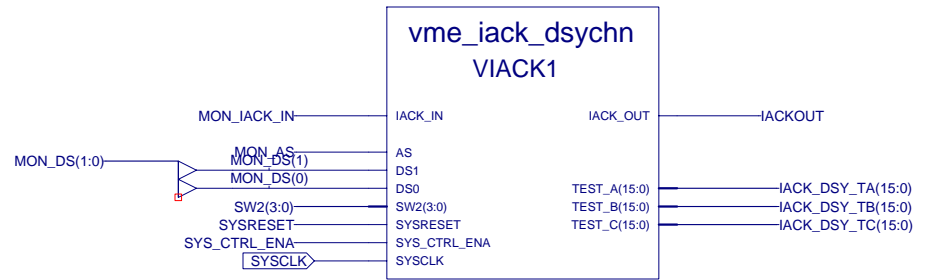

<b>Title: Packet Receiver FIFO</b>	
Subtitle: FIFO Controller	
Project: D783C	Revision: 3.59
Name: Gigabit Ethernet VME Controller	
Date: Fri May 05 10:12:15 2006	Sheet 2 of 2

<b>Title: Packet Builder</b>	
Subtitle: FIFOs and counters	
Project: D783C	Revision: 3.59
Name: Giagbit Ethernet Controller	
Date: Fri May 05 10:12:51 2006	Sheet 1 of 2

	<b>Title: Packet Builder</b>	
	Subtitle: FIFO controller	
	Project: D783C	Revision: 3.59
	Name: Gigabit Ethernet Controller	
	Date: Fri May 05 10:12:51 2006	Sheet 2 of 2

	<b>Title: Logic Analyzer</b>	
	Subtitle: Circular Buffer	
	Project: D783C	Revision: 3.59
	Name: Gigabit Ethernet VME Controller	
Date: Fri May 05 10:12:56 2006	Sheet 1	of 1

File: txmacframe.sch  
 Graphical representation of signal flow in tx\_mac\_frame.v

	<b>Title: VME Interface</b>	
	Subtitle: Controller	
	Project: D783C	Revision: 3.59
	Name: Gigabit Ethernet VME Controller	
Date: Fri May 05 10:06:08 2006	Sheet 1	of 4

<b>Title: VME Interface</b>	
Subtitle: Master and Interrupt Handler	
Project: D783C	Revision: 3.59
Name: Gigabit Ethernet VME Controller	
Date: Fri May 05 10:06:08 2006	Sheet 2 of 4

	<b>Title: VME Interface</b>	
	Subtitle: Slave, Arbiter, Bus Timer, and Misc.	
	Project: D783C	Revision: 3.59
	Name: Gigabit Ethernet VME Controller	
Date: Fri May 05 10:06:08 2006	Sheet 3	of 4