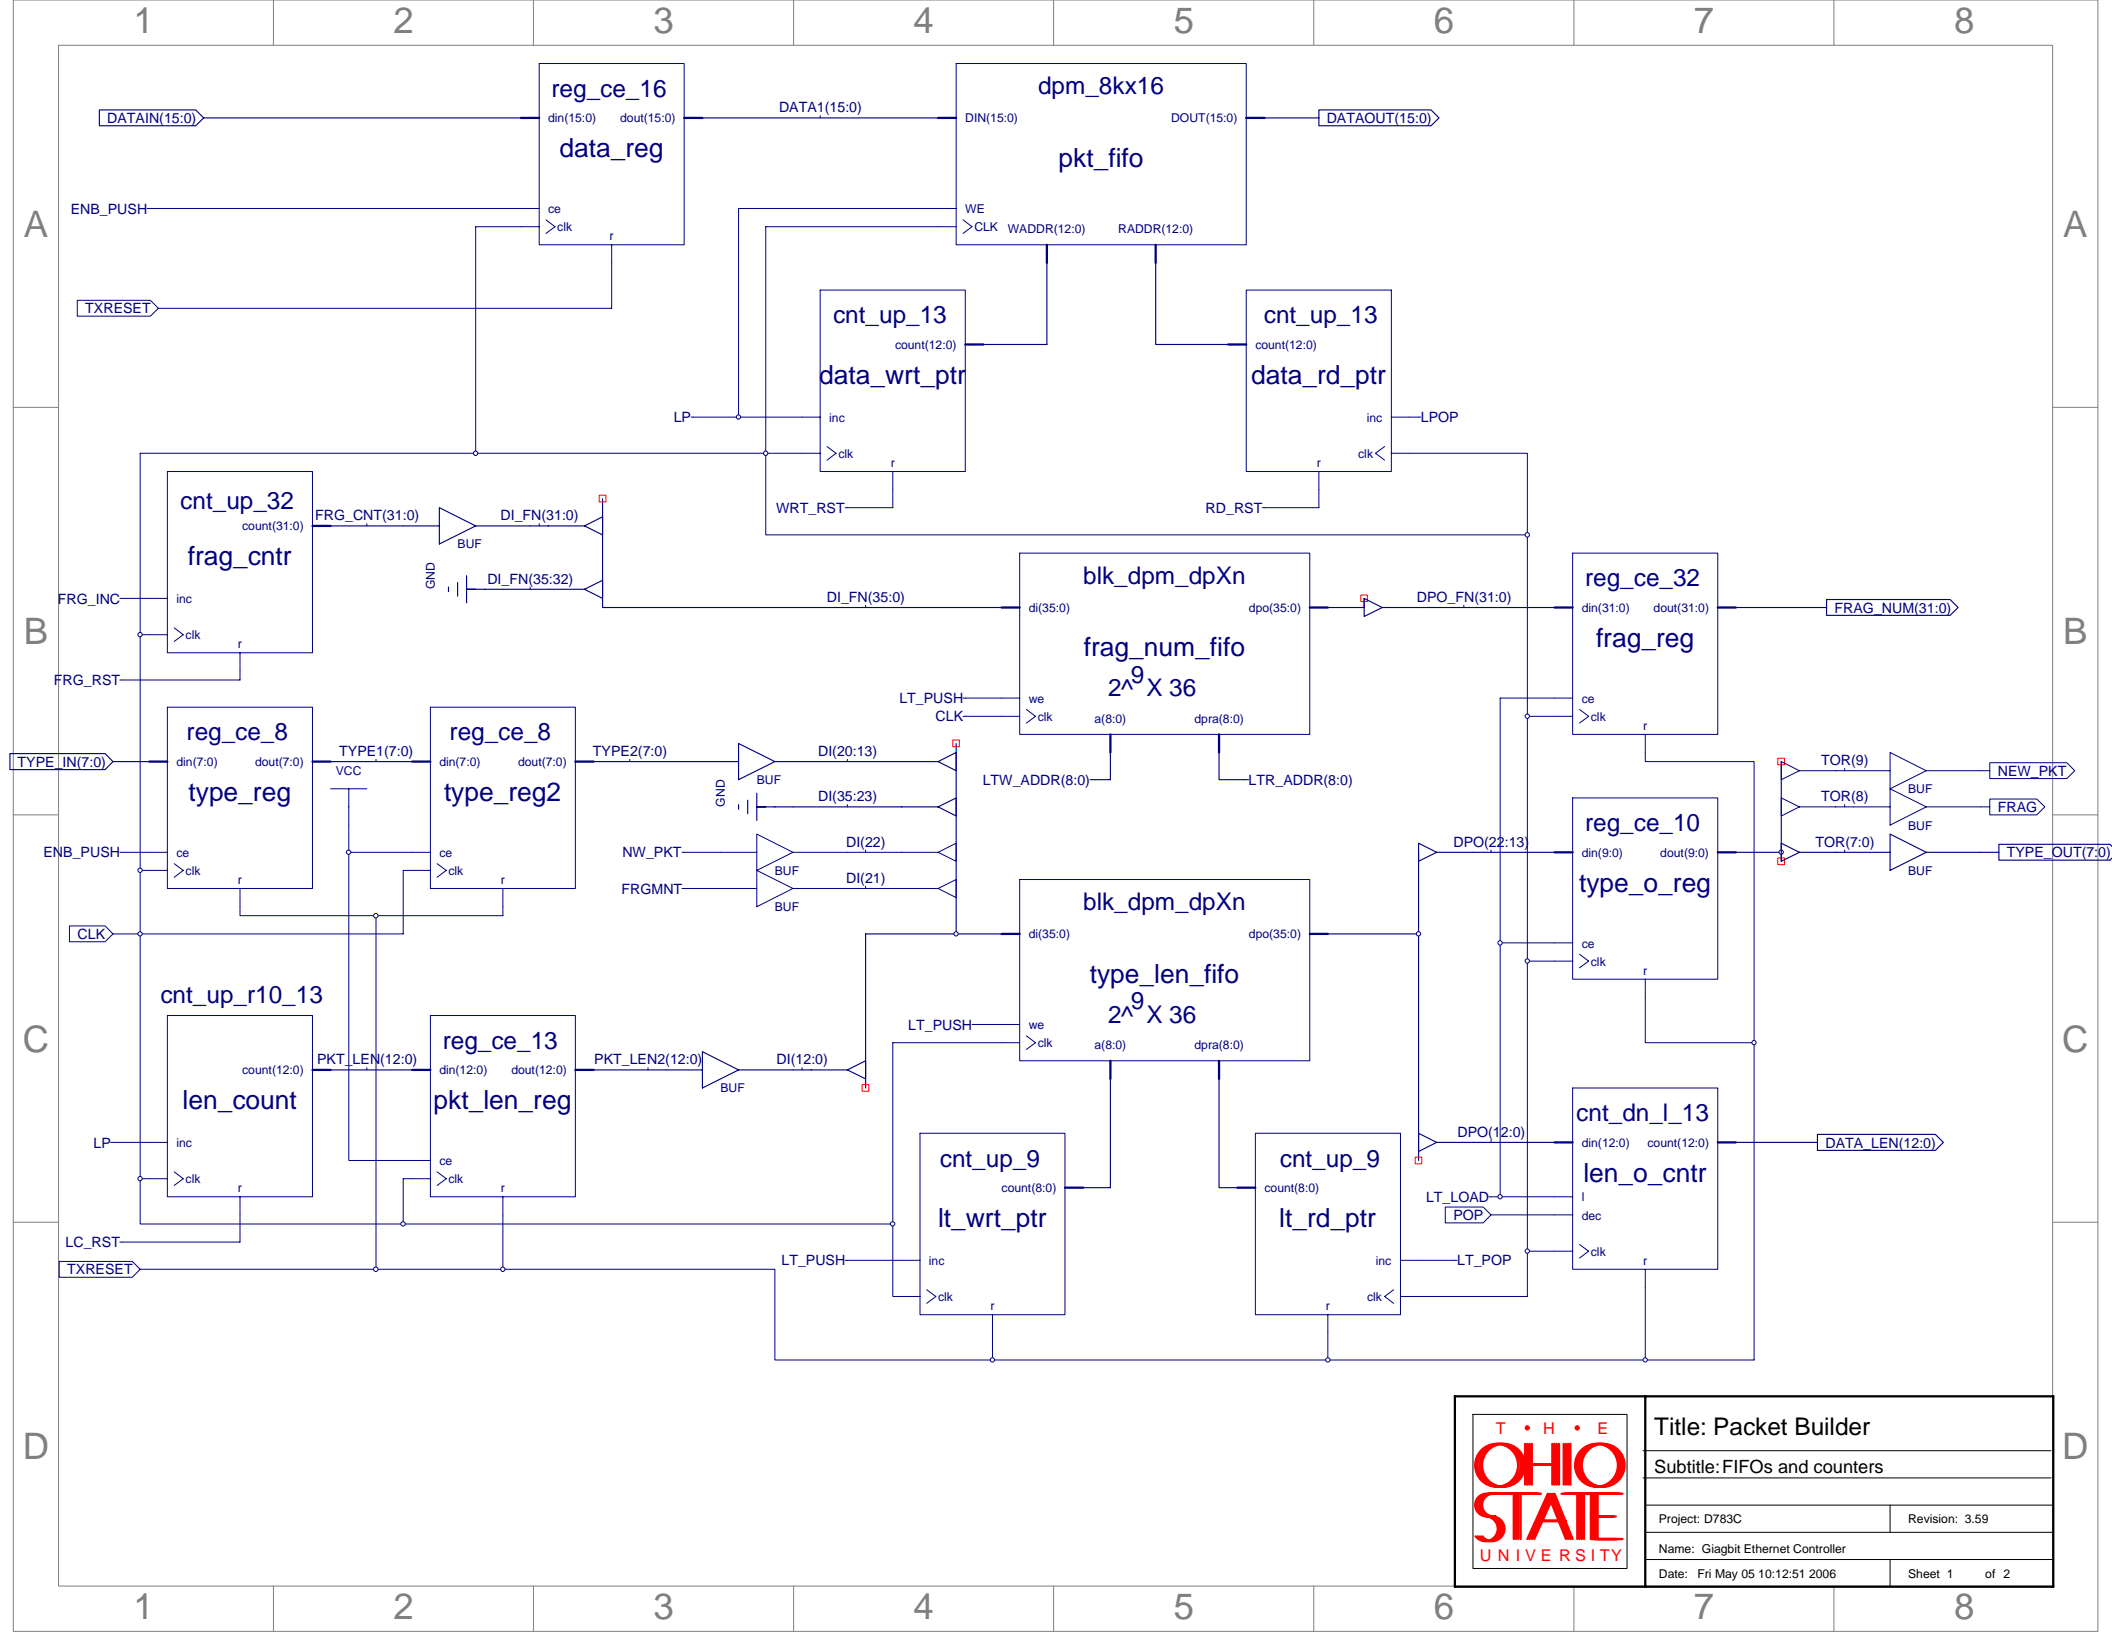

Title: Packet Builder	
Subtitle: FIFOs and counters	
Project: D783C	Revision: 3.59
Name: Giagbit Ethernet Controller	
Date: Fri May 05 10:12:51 2006	Sheet 1 of 2