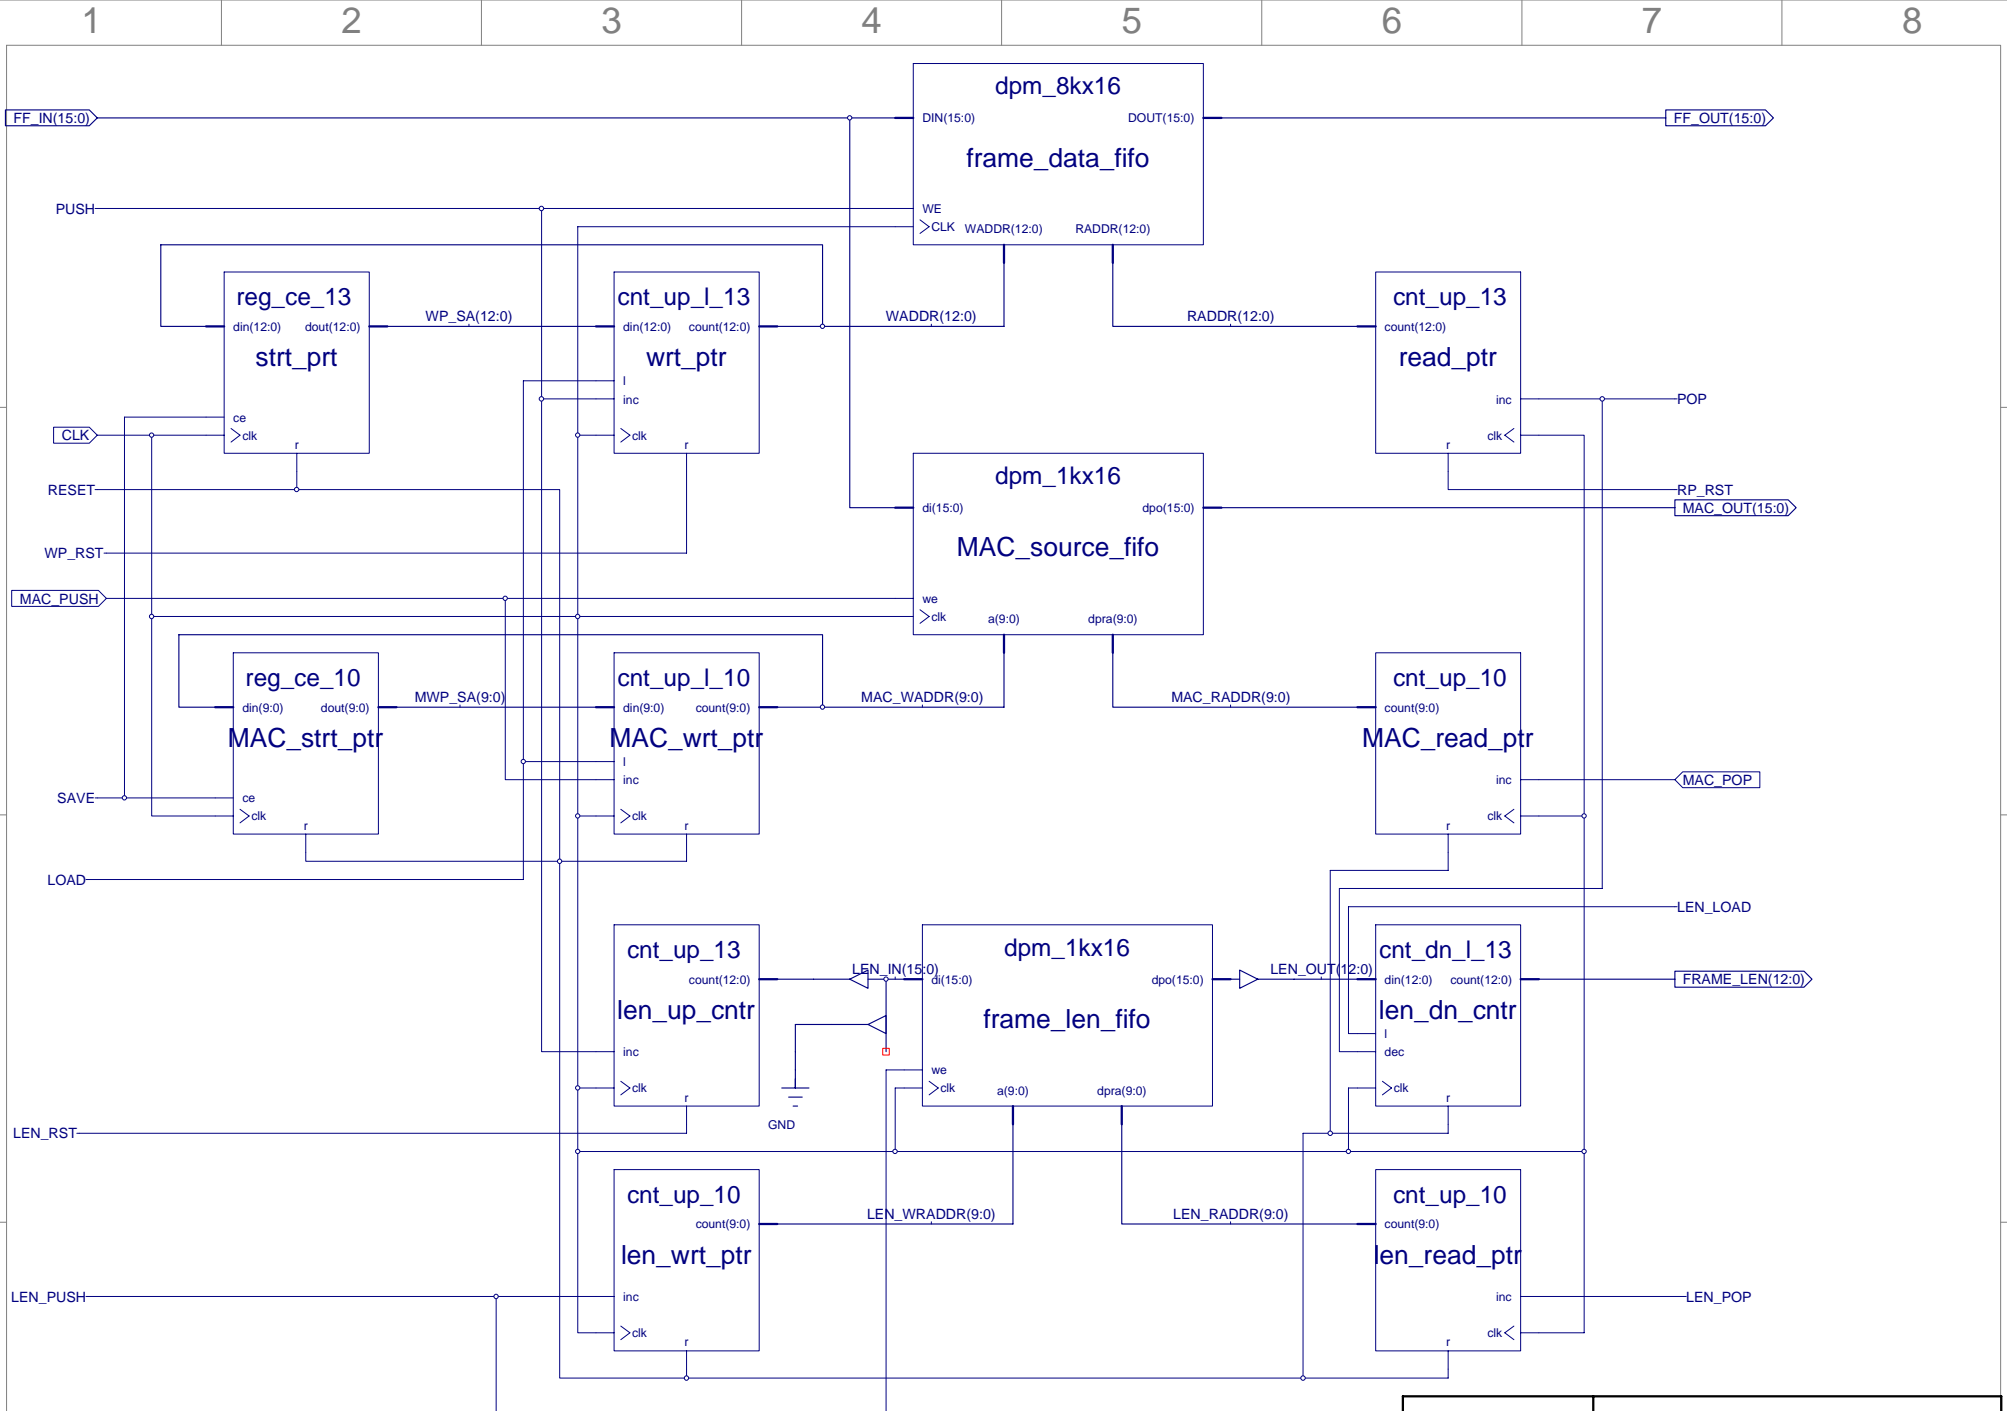

Title: Packet Receiver FIFO	
	Subtitle: FIFOs and counters	
	Project: D783C	Revision: 3.59
	Name: Gigabit Ethernet VME Controller	
Date: Fri May 05 10:12:15 2006	Sheet 1	of 2