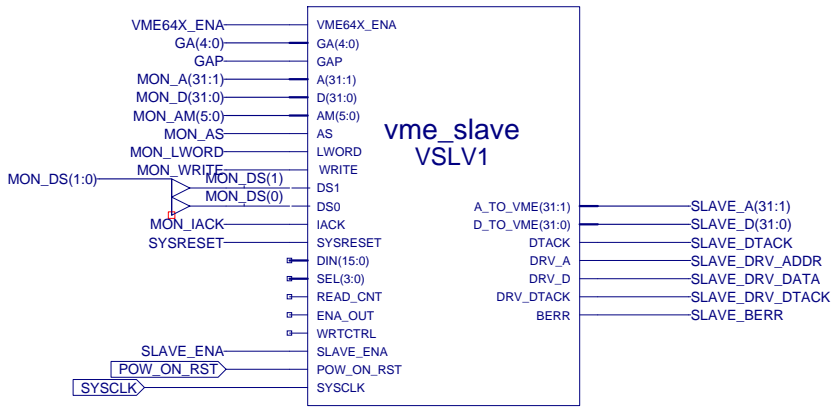

<b>Title: Packet Receiver FIFO</b>	
Subtitle: FIFO Controller	
Project: D783C	Revision: 3.59
Name: Gigabit Ethernet VME Controller	
Date: Fri May 05 10:12:15 2006	Sheet 2 of 2

<b>Title: Packet Builder</b>	
Subtitle: FIFOs and counters	
Project: D783C	Revision: 3.59
Name: Giagbit Ethernet Controller	
Date: Fri May 05 10:12:51 2006	Sheet 1 of 2

	<b>Title: Packet Builder</b>	
	Subtitle: FIFO controller	
	Project: D783C	Revision: 3.59
	Name: Gigabit Ethernet Controller	
	Date: Fri May 05 10:12:51 2006	Sheet 2 of 2

	<b>Title: Logic Analyzer</b>	
	Subtitle: Circular Buffer	
	Project: D783C	Revision: 3.59
	Name: Gigabit Ethernet VME Controller	
Date: Fri May 05 10:12:56 2006	Sheet 1	of 1

File: txmacframe.sch  
 Graphical representation of signal flow in tx\_mac\_frame.v

	<b>Title: VME Interface</b>	
	Subtitle: Controller	
	Project: D783C	Revision: 3.59
	Name: Gigabit Ethernet VME Controller	
Date: Fri May 05 10:06:08 2006	Sheet 1	of 4

<b>Title: VME Interface</b>	
Subtitle: Master and Interrupt Handler	
Project: D783C	Revision: 3.59
Name: Gigabit Ethernet VME Controller	
Date: Fri May 05 10:06:08 2006	Sheet 2 of 4

	<b>Title: VME Interface</b>	
	Subtitle: Slave, Arbiter, Bus Timer, and Misc.	
	Project: D783C	Revision: 3.59
	Name: Gigabit Ethernet VME Controller	
Date: Fri May 05 10:06:08 2006	Sheet 3	of 4