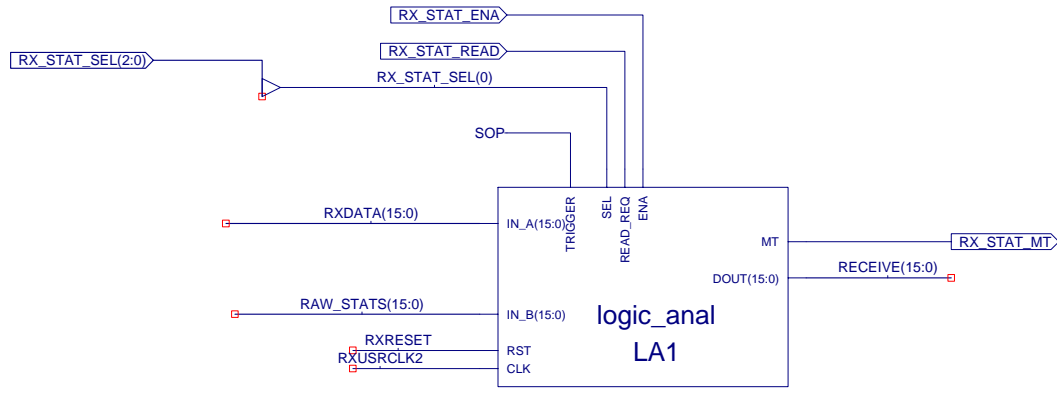

Title: Ethernet	
	Subtitle: Logic Analyzer	
	Project: D783C	Revision: 3.59
	Name: Gigabit Ethernet VME Controller	
Date: Fri May 05 10:13:02 2006	Sheet 3 of 3