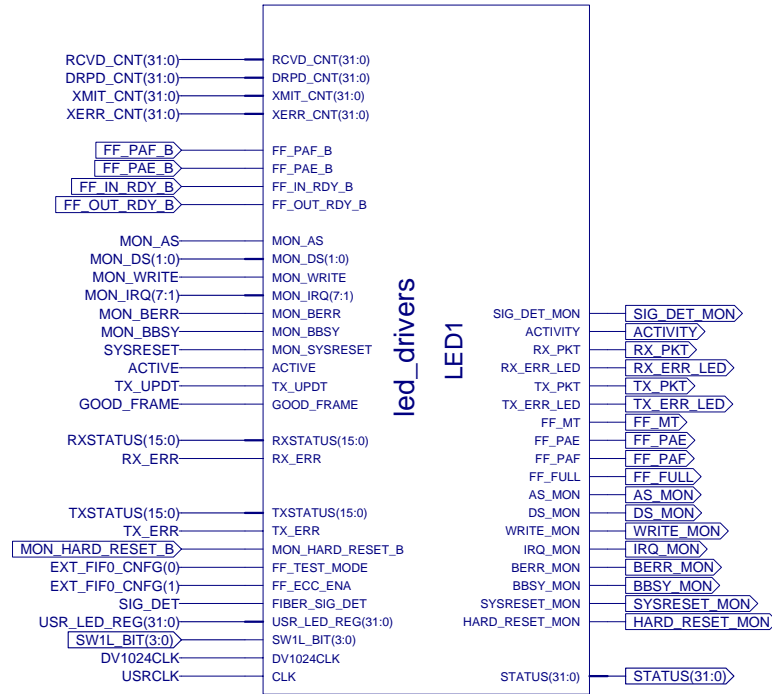

6

7

8

	<b>Title:</b> VME Master and System Controller	
	Subtitle: JTAG Interface	
	Project: D783C	Revision: 3.59
	Name: Gigabit Ethernet VME Controller	
Date: Fri May 05 10:13:07 2006	Sheet 5 of 9	

<b>Title:</b> VME Master and System Controller	
<b>Subtitle:</b> VME Interface	
<b>Project:</b> D783C	<b>Revision:</b> 3.59
<b>Name:</b> Gigabit Ethernet VME Controller	
<b>Date:</b> Fri May 05 10:13:07 2006	<b>Sheet</b> 6 <b>of</b> 9

# traffic\_ctrl

	<b>Title: VME Master and System Controller</b>	
	Subtitle: Bus Traffic Controller	
	Project: D783C	Revision: 3.59
	Name: Gigabit Ethernet VME Controller	
Date: Fri May 05 10:13:07 2006		Sheet 7 of 9