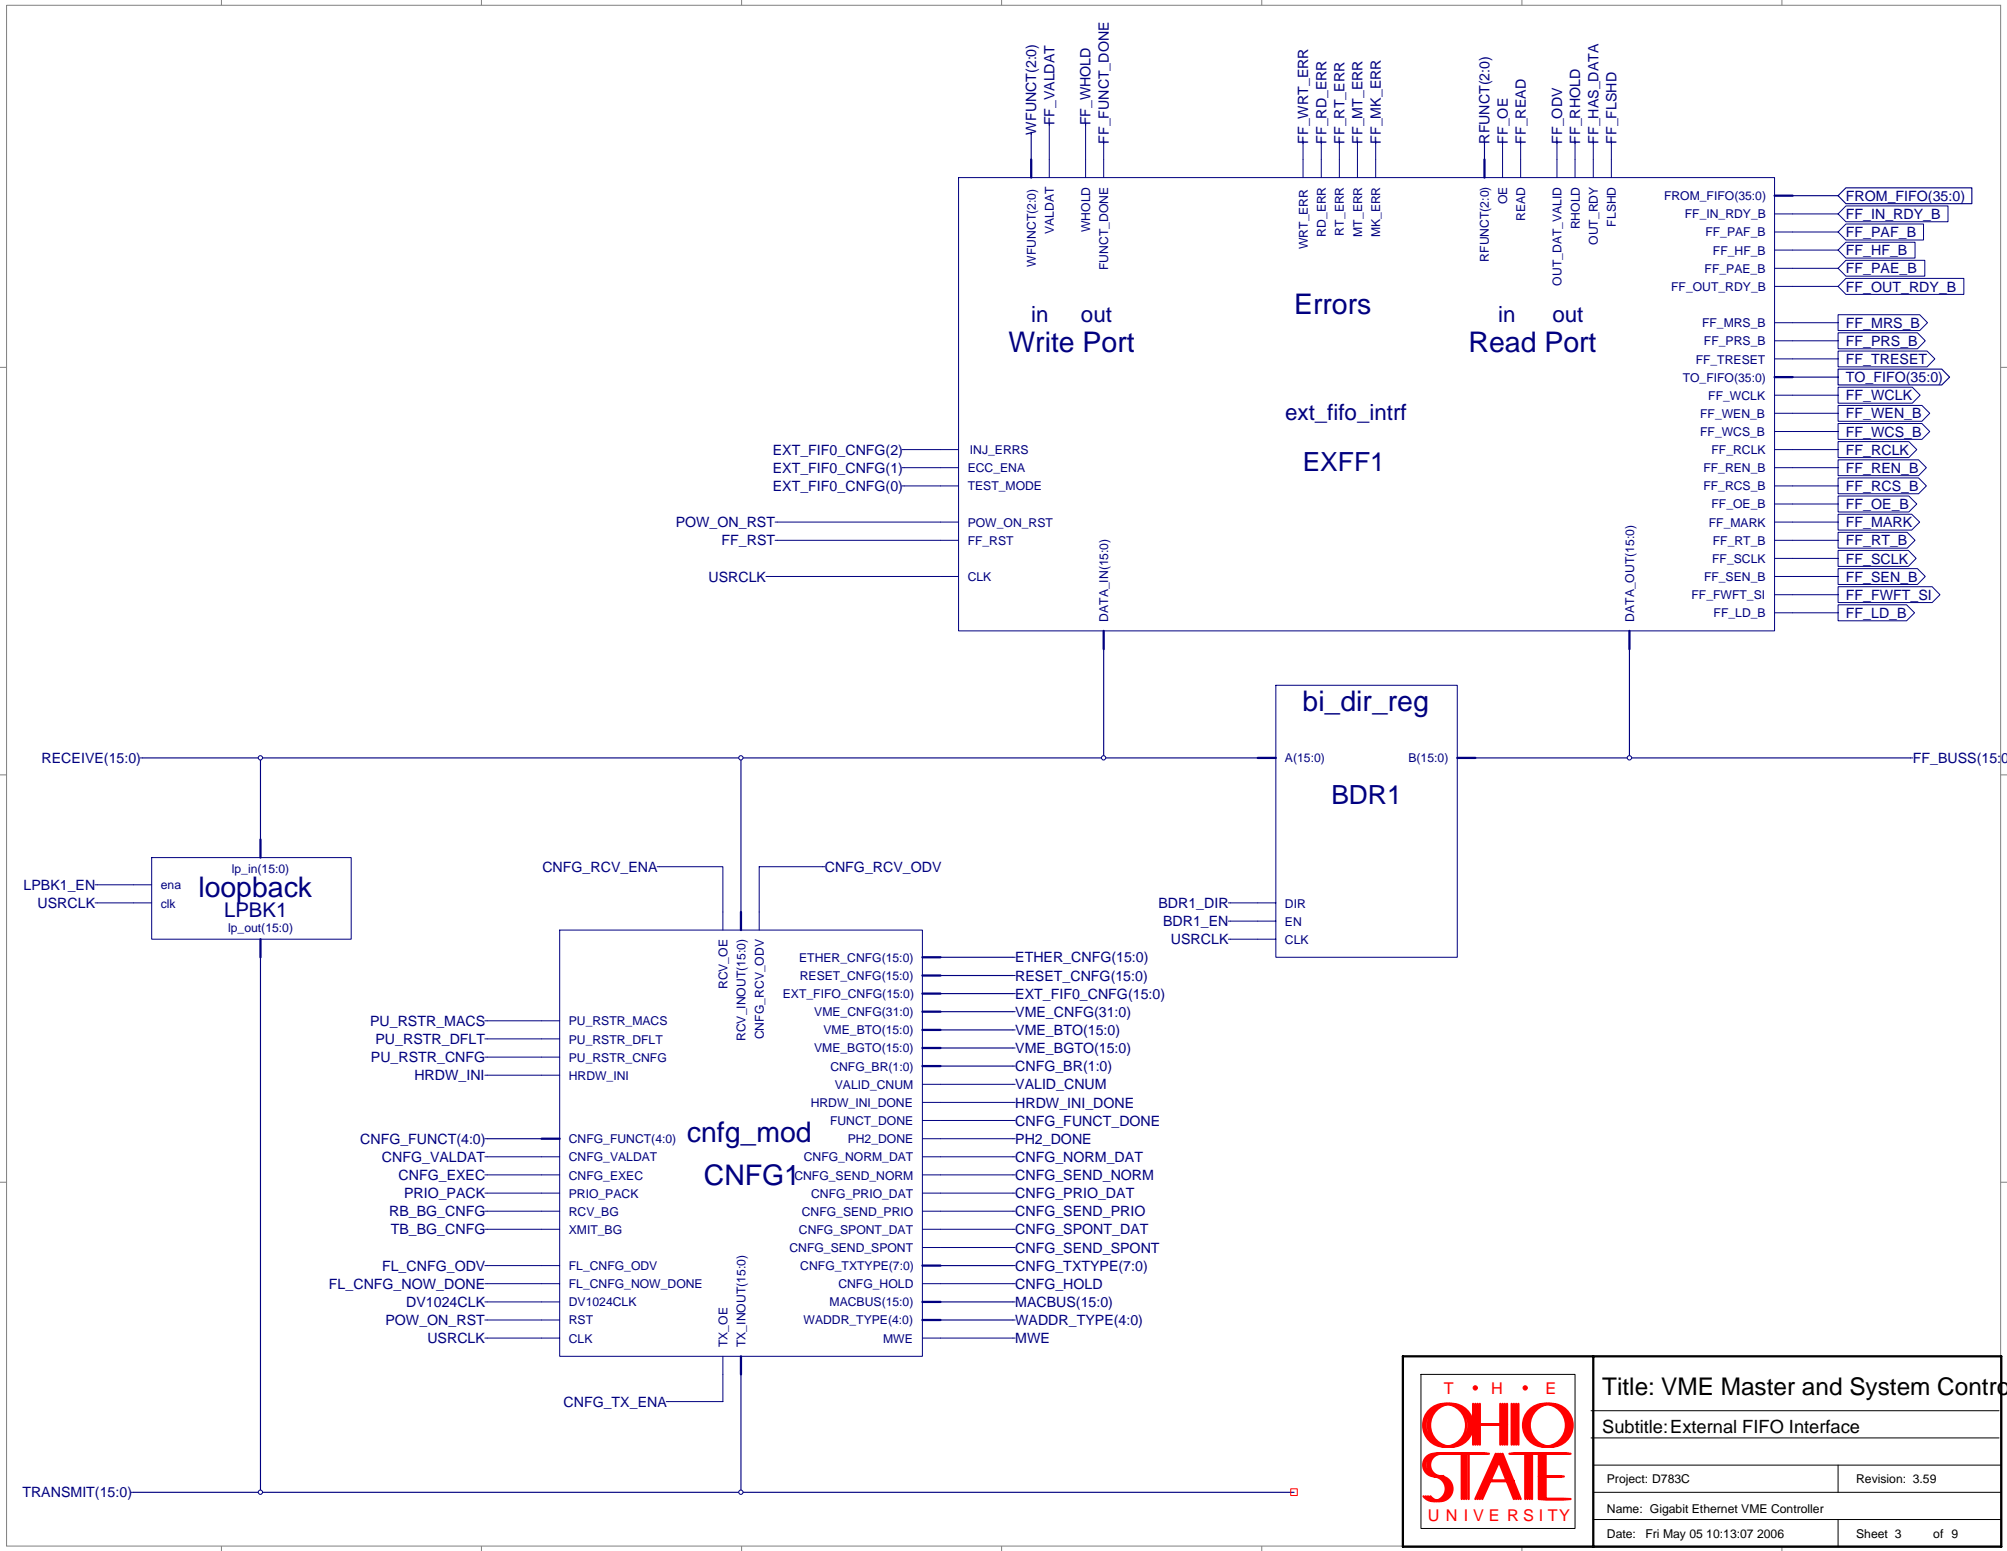

	<b>Title:</b> VME Master and System Controller	
	<b>Subtitle:</b> Start-up and Shutdown Sequencing	
	Project: D783C	Revision: 3.59
	Name: Gigabit Ethernet VME Controller	
Date: Fri May 05 10:13:07 2006	Sheet 1	of 9